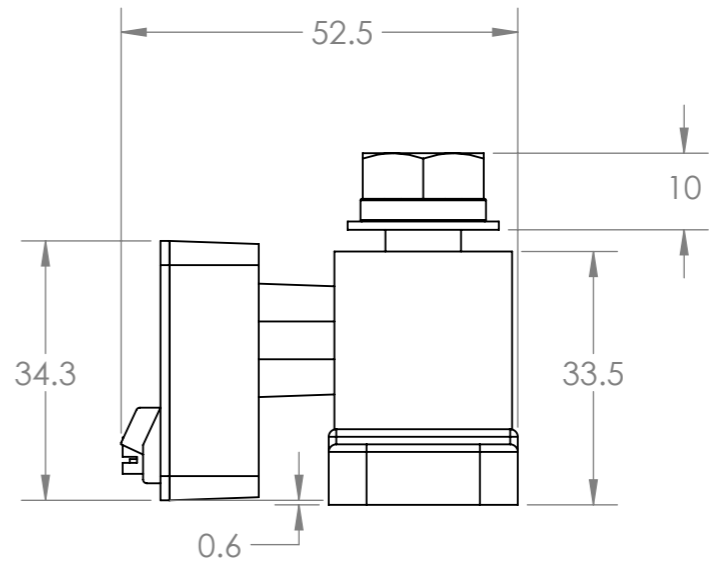

Dimension Drawing - Smart Shunt 500A  
 SHU050150050 SmartShunt 500A/50mV

Dimensions in mm

**victron energy**  
 BLUE POWER