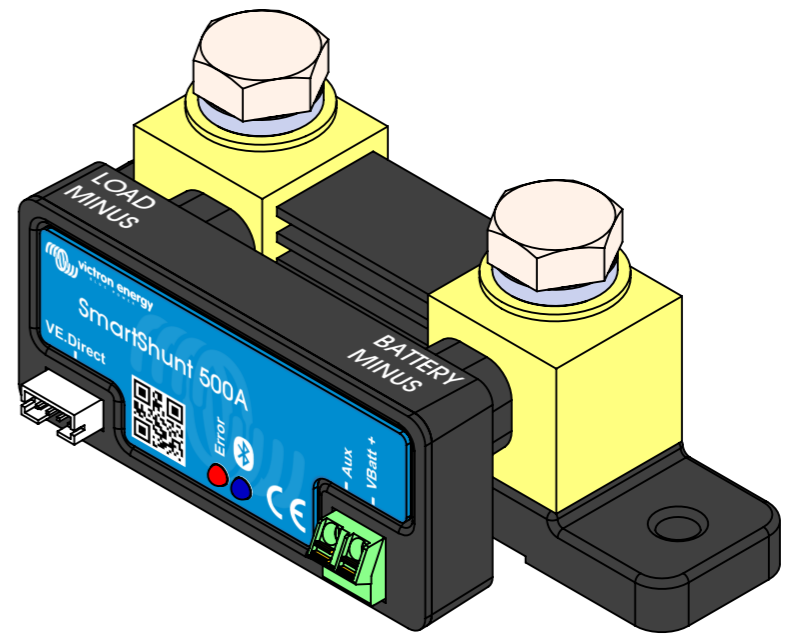

Dimension Drawing - Smart Shunt 500A  
 SHU050150050 SmartShunt 500A/50mV

Dimensions in mm

**victron energy**  
 BLUE POWER