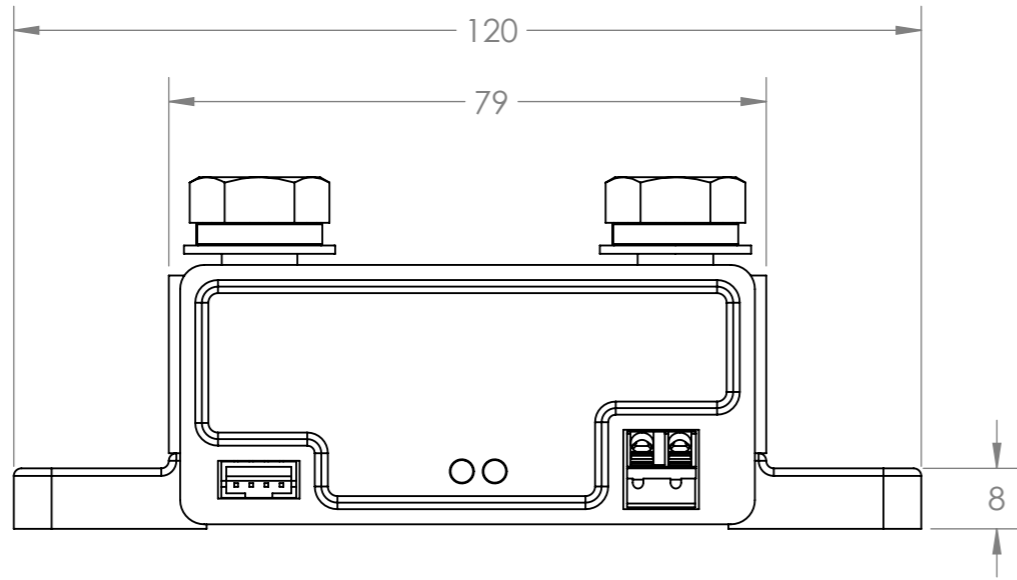

Dimension Drawing - Smart Shunt 500A  
 SHU050150050 SmartShunt 500A/50mV

Dimensions in mm

**victron energy**  
 BLUE POWER