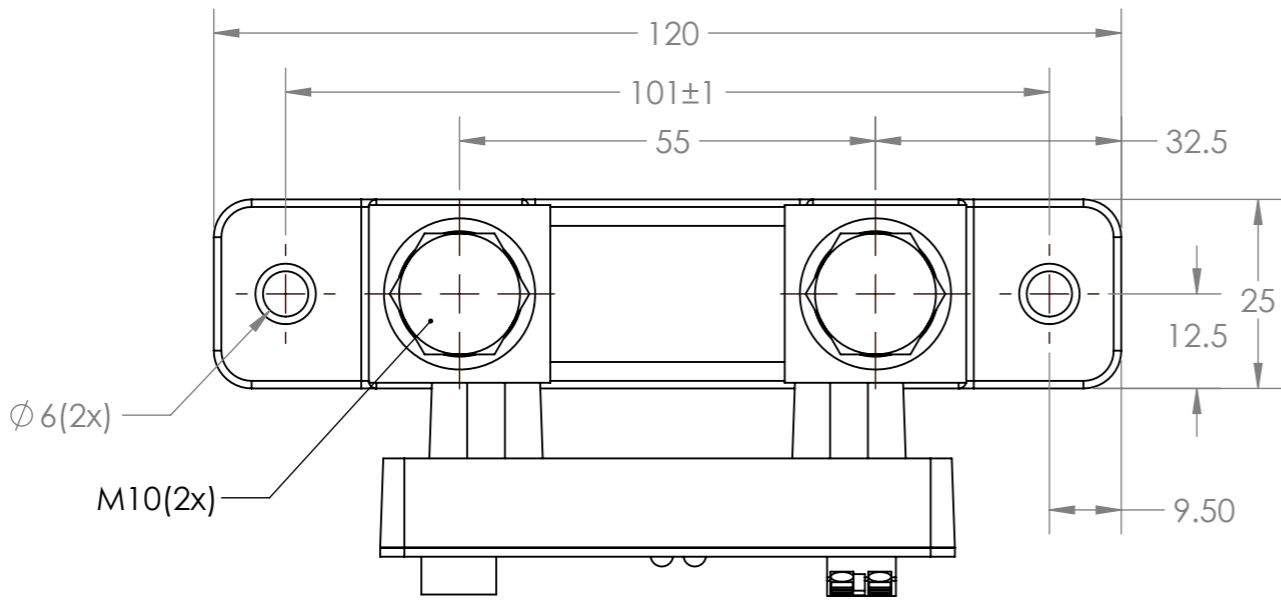

Dimension Drawing - Smart Shunt 500A  
 SHU050150050 SmartShunt 500A/50mV

Dimensions in mm

**victron energy**  
 BLUE POWER