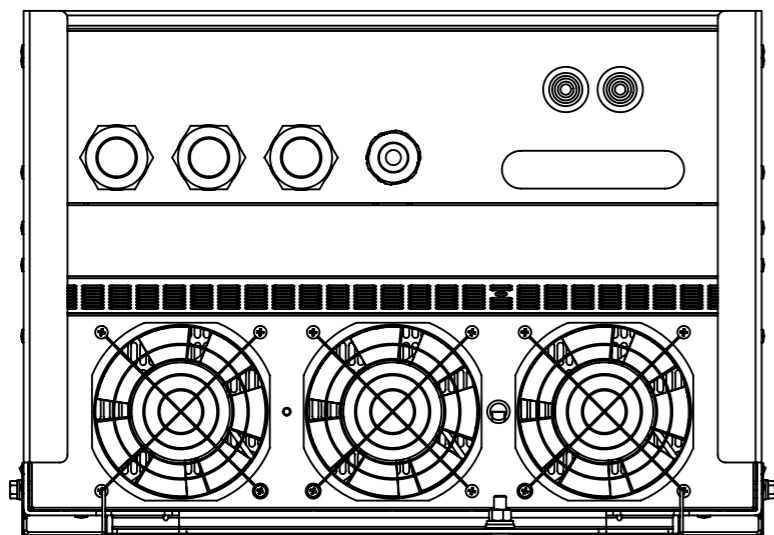

Dimension Drawing - Quattro	
QUA483100100	Quattro 48/10000/140-100/100 120V VE.Bus
QUA483150000	Quattro 48/15000/200-100/100 230V VE.Bus

16x countersunk M6 hole

Dimensions in mm