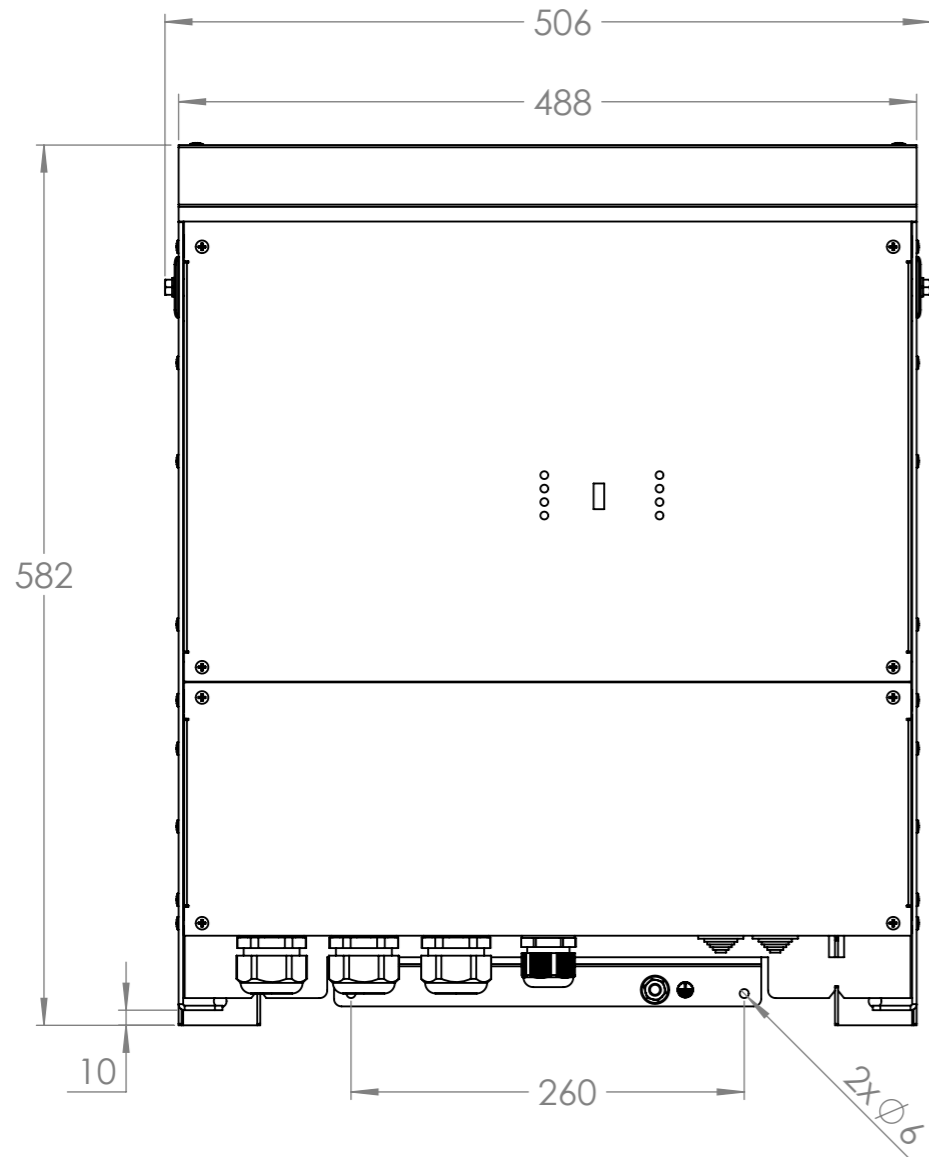

Dimension Drawing - Quattro	
QUA483150000	Quattro 48/15000/200-100/100 230V VE.Bus "till SN HQ2313"
QUA483150100	Quattro 48/15000/200-100/100 277V VE. Bus

16x countersunk M6 hole

Dimensions in mm