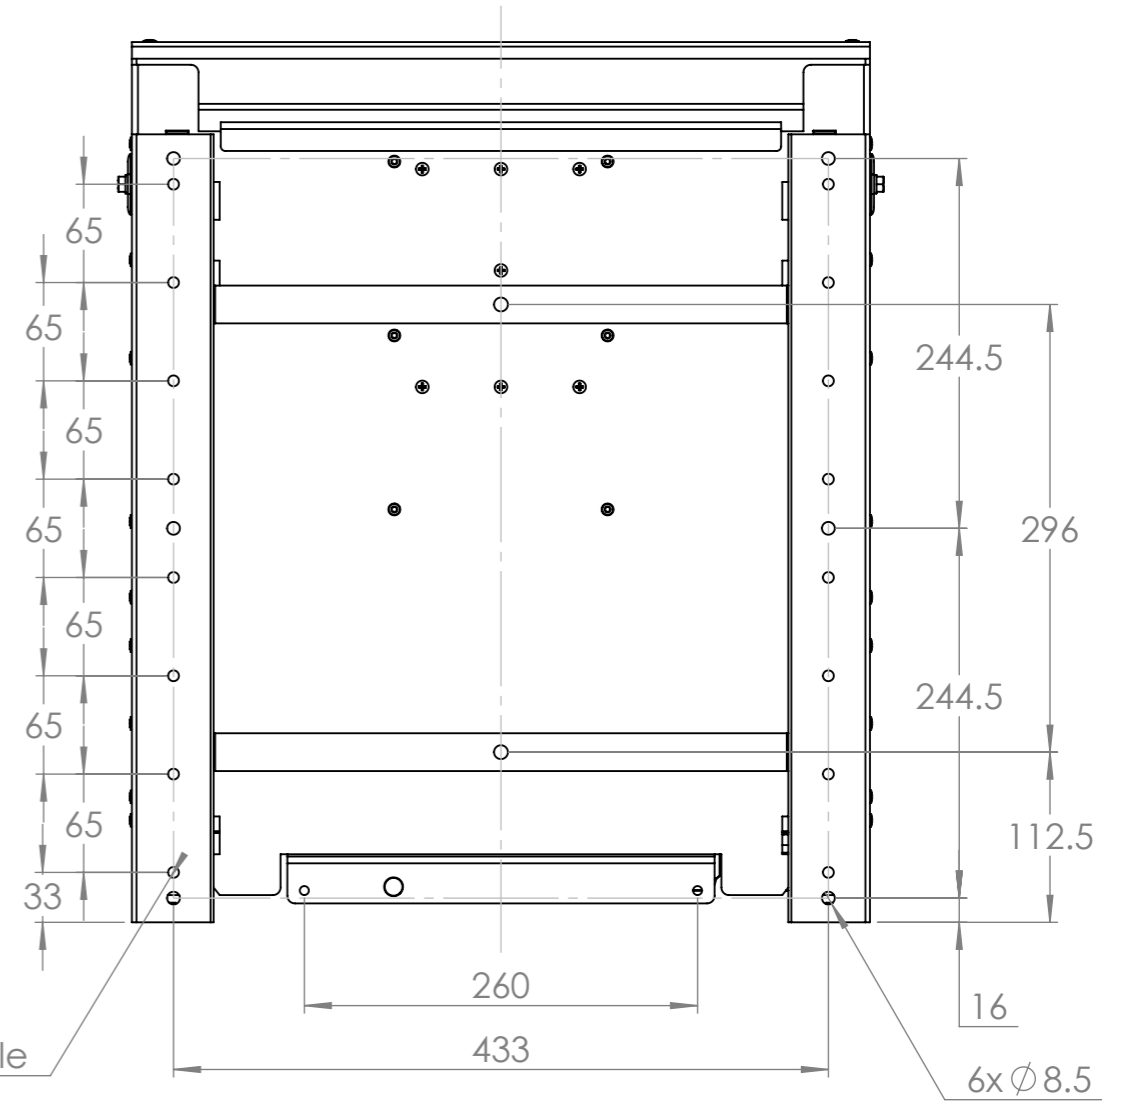

Dimension Drawing - Quattro	
QUA483150000	Quattro 48/15000/200-100/100 230V VE.Bus "till SN HQ2313"
QUA483150100	Quattro 48/15000/200-100/100 277V VE. Bus

16x countersunk M6 hole

Dimensions in mm