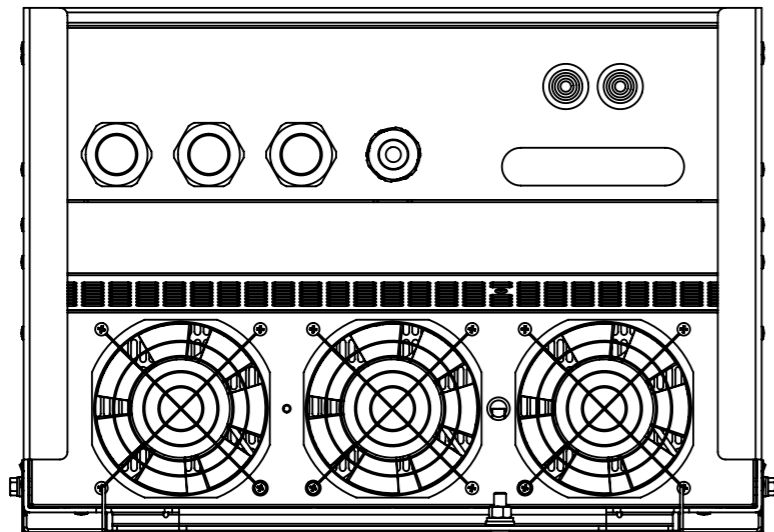

Dimension Drawing - Quattro	
QUA483150000	Quattro 48/15000/200-100/100 230V VE.Bus "till SN HQ2313"
QUA483150100	Quattro 48/15000/200-100/100 277V VE. Bus

16x countersunk M6 hole

Dimensions in mm