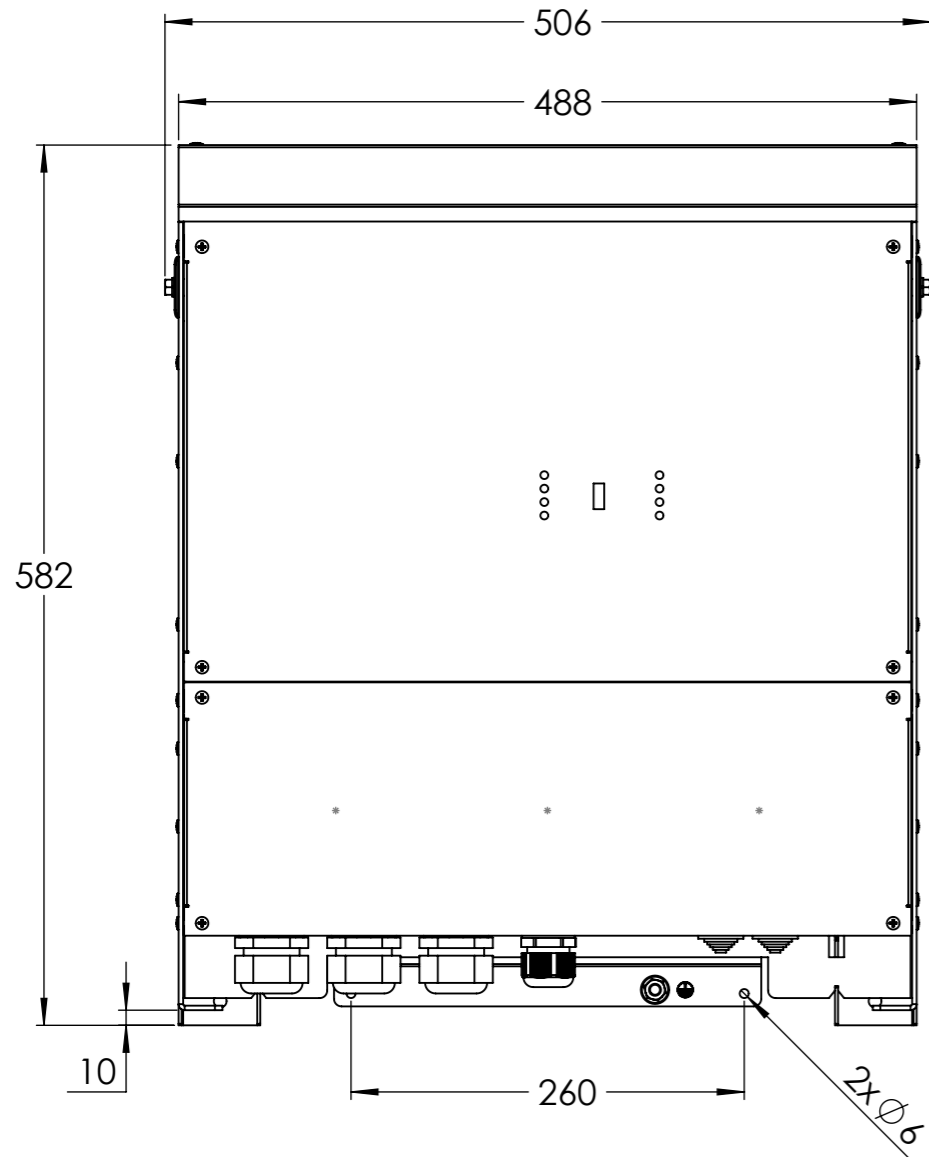

Dimension Drawing - Quattro	
QUA483100100	Quattro 48/10000/140-100/100 120V VE.Bus
QUA483150000	Quattro 48/15000/200-100/100 230V VE.Bus

16x countersunk M6 hole

Dimensions in mm