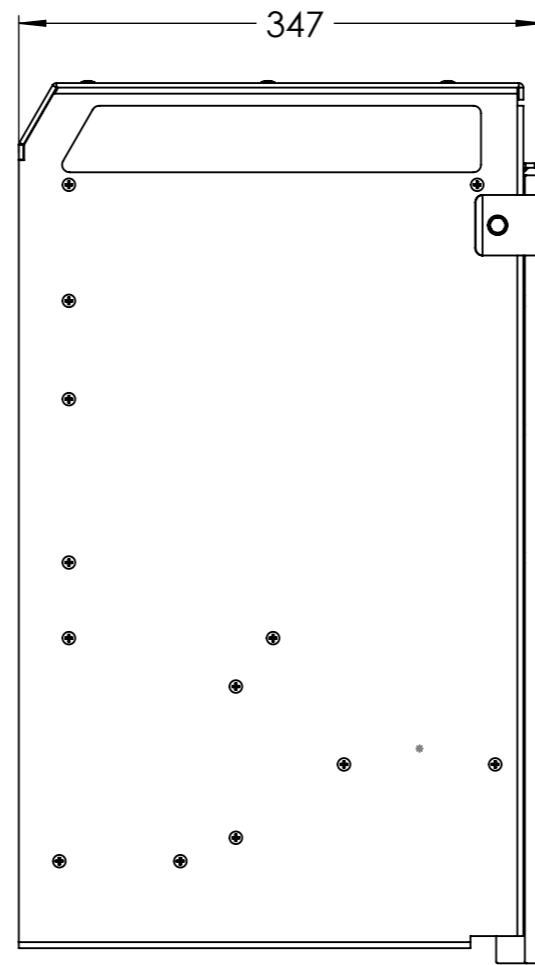

Dimension Drawing - Quattro	
QUA483100100	Quattro 48/10000/140-100/100 120V VE.Bus
QUA483150000	Quattro 48/15000/200-100/100 230V VE.Bus

16x countersunk M6 hole

Dimensions in mm