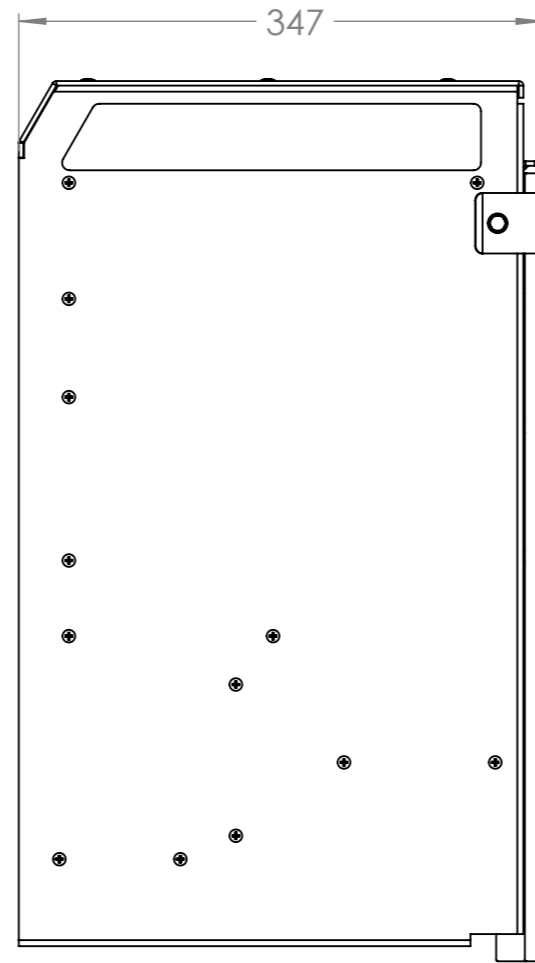

Dimension Drawing - Quattro	
QUA483150000	Quattro 48/15000/200-100/100 230V VE.Bus "till SN HQ2313"
QUA483150100	Quattro 48/15000/200-100/100 277V VE. Bus

16x countersunk M6 hole

Dimensions in mm