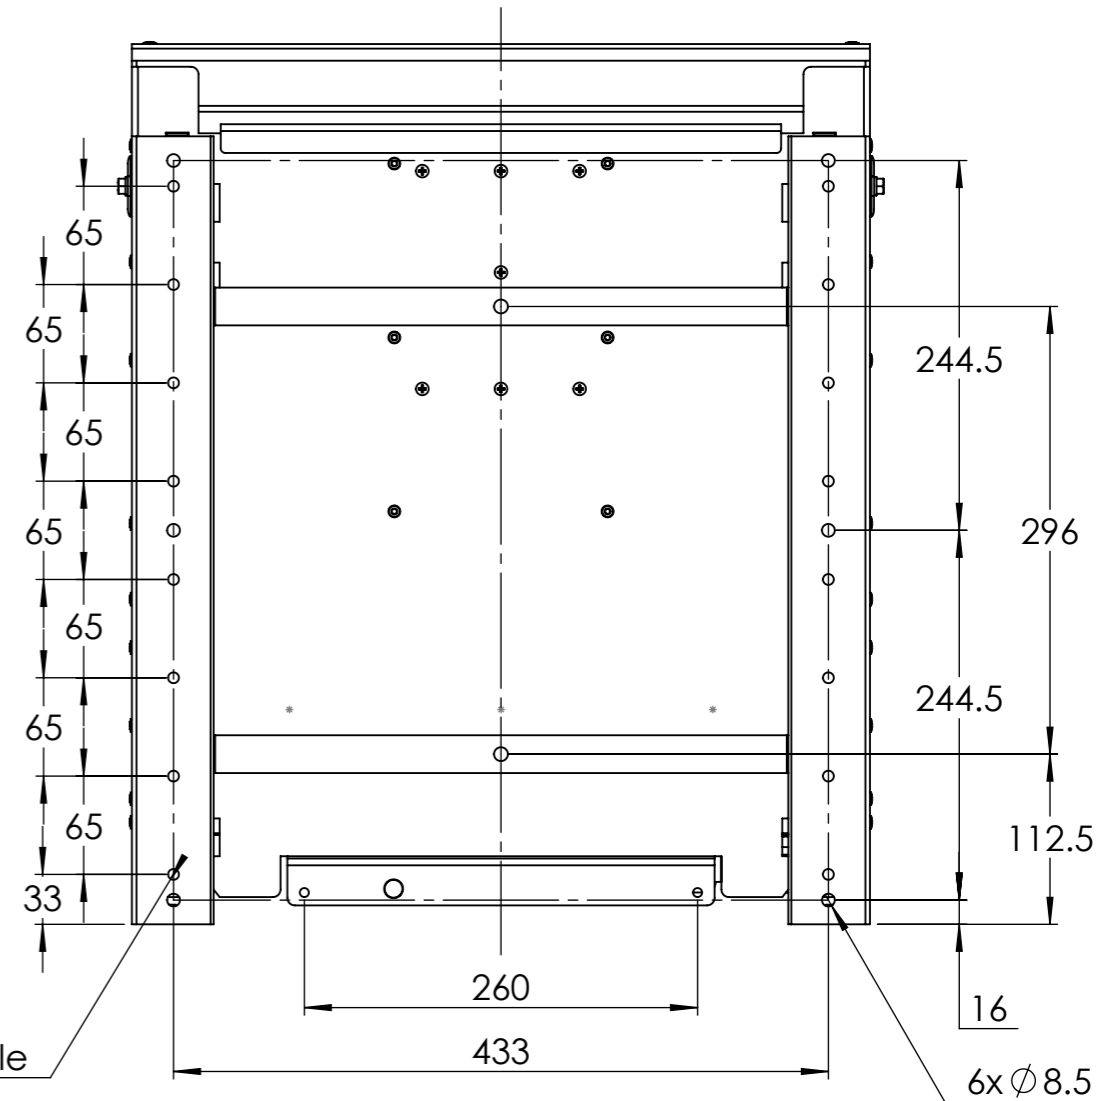

Dimension Drawing - Quattro	
QUA483100100	Quattro 48/10000/140-100/100 120V VE.Bus
QUA483150000	Quattro 48/15000/200-100/100 230V VE.Bus

16x countersunk M6 hole

Dimensions in mm