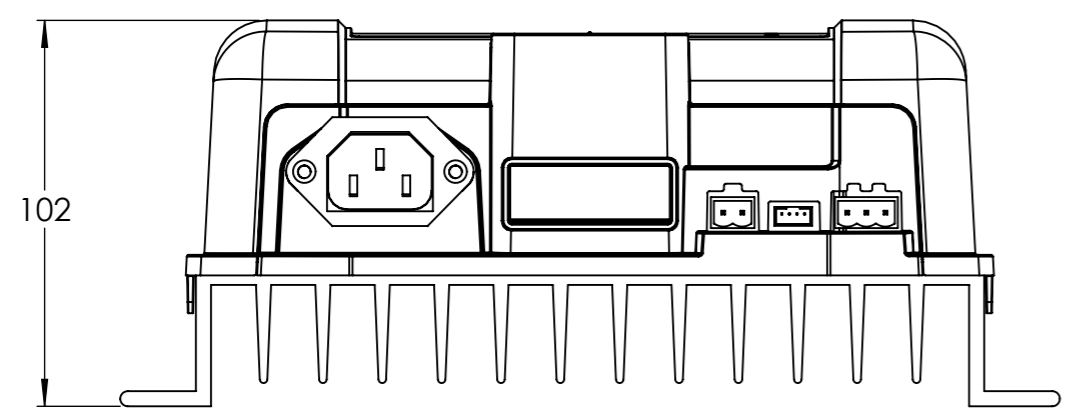

Dimension Drawing - Phoenix Smart IP43 Charger (3)	
PSC123053085	Phoenix Smart IP43 Charger 12/30(3) 230V
PSC125053085	Phoenix Smart IP43 Charger 12/50(3) 230V
PSC241653085	Phoenix Smart IP43 Charger 24/16(3) 230V
PSC242553085	Phoenix Smart IP43 Charger 24/25(3) 230V

DETAIL A
SCALE 1 : 1

DETAIL B
SCALE 1 : 1

Dimensions in mm