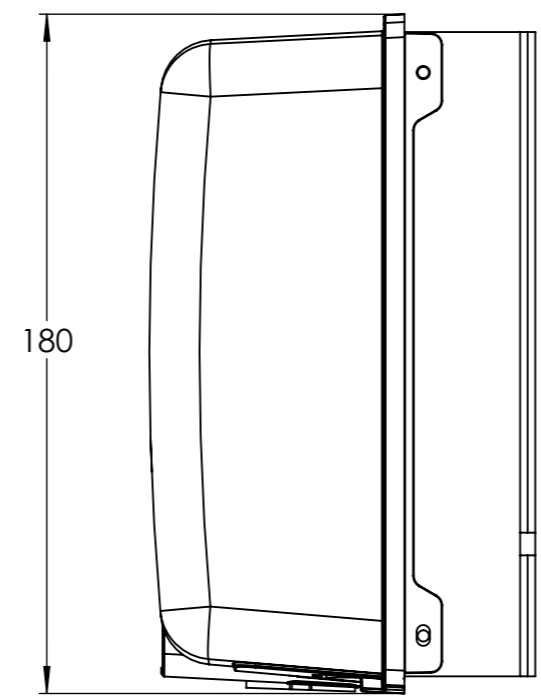

Dimension Drawing - Phoenix Smart IP43 Charger (3)	
PSC123053085	Phoenix Smart IP43 Charger 12/30(3) 230V
PSC125053085	Phoenix Smart IP43 Charger 12/50(3) 230V
PSC241653085	Phoenix Smart IP43 Charger 24/16(3) 230V
PSC242553085	Phoenix Smart IP43 Charger 24/25(3) 230V

DETAIL A
SCALE 1 : 1

DETAIL B
SCALE 1 : 1

Dimensions in mm