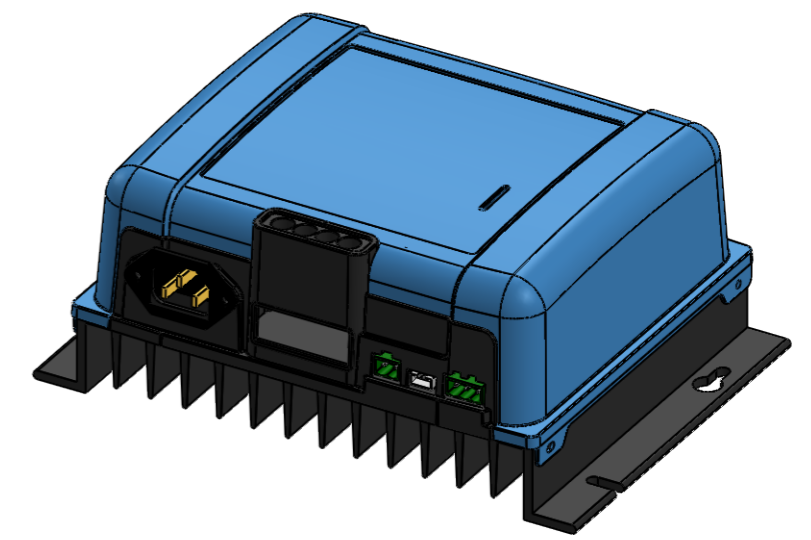

Dimension Drawing - Phoenix Smart IP43 Charger (3)	
PSC123053085	Phoenix Smart IP43 Charger 12/30(3) 230V
PSC125053085	Phoenix Smart IP43 Charger 12/50(3) 230V
PSC241653085	Phoenix Smart IP43 Charger 24/16(3) 230V
PSC242553085	Phoenix Smart IP43 Charger 24/25(3) 230V

DETAIL A
SCALE 1 : 1

DETAIL B
SCALE 1 : 1

Dimensions in mm