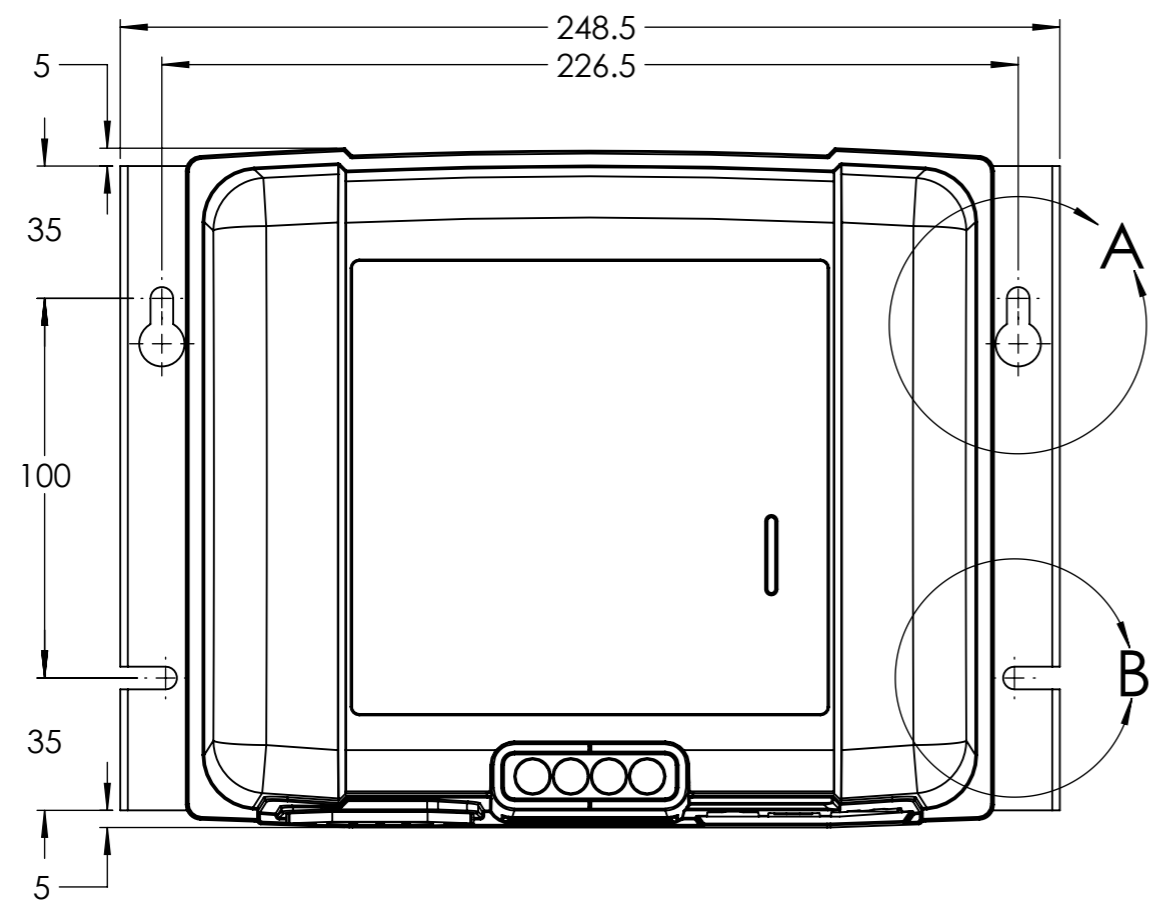

Dimension Drawing - Phoenix Smart IP43 Charger (3)	
PSC123053085	Phoenix Smart IP43 Charger 12/30(3) 230V
PSC125053085	Phoenix Smart IP43 Charger 12/50(3) 230V
PSC241653085	Phoenix Smart IP43 Charger 24/16(3) 230V
PSC242553085	Phoenix Smart IP43 Charger 24/25(3) 230V

DETAIL A
SCALE 1 : 1

DETAIL B
SCALE 1 : 1

Dimensions in mm