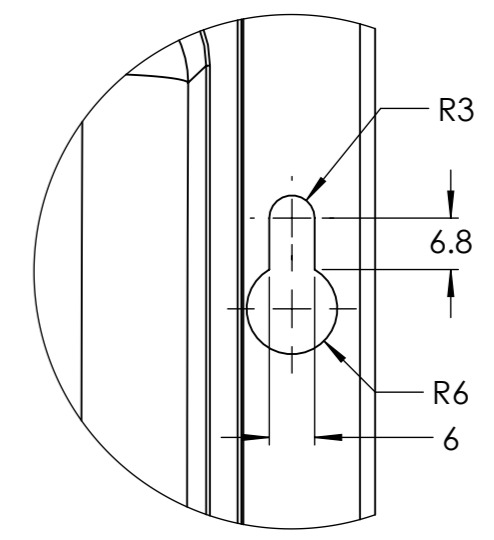

Dimension Drawing - Phoenix Smart IP43 Charger (3)	
PSC123053085	Phoenix Smart IP43 Charger 12/30(3) 230V
PSC125053085	Phoenix Smart IP43 Charger 12/50(3) 230V
PSC241653085	Phoenix Smart IP43 Charger 24/16(3) 230V
PSC242553085	Phoenix Smart IP43 Charger 24/25(3) 230V

DETAIL A
SCALE 1 : 1

DETAIL B
SCALE 1 : 1

Dimensions in mm