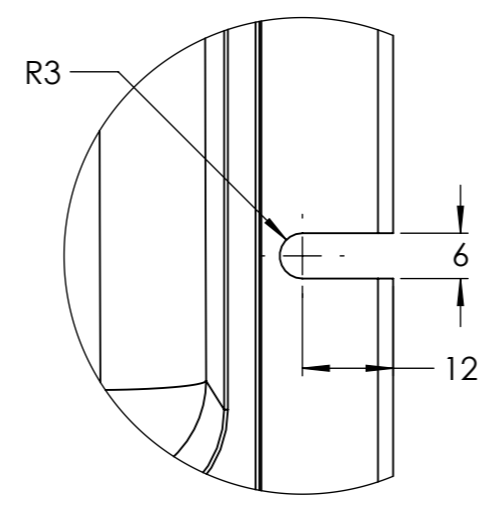

Dimension Drawing - Phoenix Smart IP43 Charger (3)	
PSC123053085	Phoenix Smart IP43 Charger 12/30(3) 230V
PSC125053085	Phoenix Smart IP43 Charger 12/50(3) 230V
PSC241653085	Phoenix Smart IP43 Charger 24/16(3) 230V
PSC242553085	Phoenix Smart IP43 Charger 24/25(3) 230V

DETAIL A
SCALE 1 : 1

DETAIL B
SCALE 1 : 1

Dimensions in mm