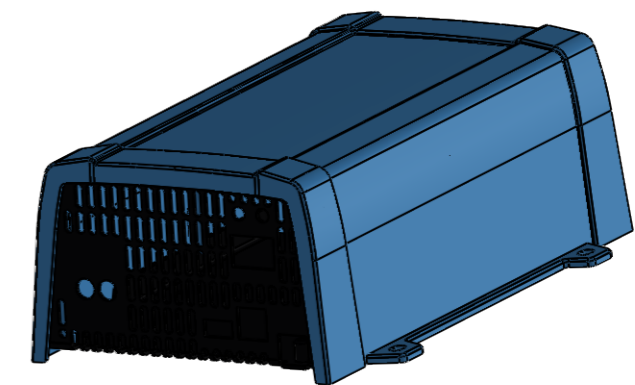

Dimension Drawing - Phoenix Inverter

PIN122510100	Phoenix Inverter 12/250 230V VE.Direct IEC
PIN122510200	Phoenix Inverter 12/250 230V VE.Direct SCHUKO
PIN122510300	Phoenix Inverter 12/250 230V VE.Direct AU/NZ
PIN122510400	Phoenix Inverter 12/250 230V VE.Direct UK
PIN122510500	Phoenix Inverter 12/250 120V VE.Direct NEMA 5-15R
PIN242510100	Phoenix Inverter 24/250 230V VE.Direct IEC
PIN242510200	Phoenix Inverter 24/250 230V VE.Direct SCHUKO
PIN242510300	Phoenix Inverter 24/250 230V VE.Direct AU/NZ
PIN242510400	Phoenix Inverter 24/250 230V VE.Direct UK
PIN242510500	Phoenix Inverter 24/250 120V VE.Direct NEMA 5-15R
PIN482510100	Phoenix Inverter 48/250 230V VE.Direct IEC
PIN482510200	Phoenix Inverter 48/250 230V VE.Direct SCHUKO
PIN482510300	Phoenix Inverter 48/250 230V VE.Direct AU/NZ
PIN482510400	Phoenix Inverter 48/250 230V VE.Direct UK
PIN482510500	Phoenix Inverter 48/250 120V VE.Direct NEMA 5-15R
PIN123750100	Phoenix Inverter 12/375 230V VE.Direct IEC
PIN123750200	Phoenix Inverter 12/375 230V VE.Direct SCHUKO
PIN123750300	Phoenix Inverter 12/375 230V VE.Direct AU/NZ
PIN123750400	Phoenix Inverter 12/375 230V VE.Direct UK
PIN123750500	Phoenix Inverter 12/375 120V VE.Direct NEMA 5-15R
PIN243750100	Phoenix Inverter 24/375 230V VE.Direct IEC
PIN243750200	Phoenix Inverter 24/375 230V VE.Direct SCHUKO
PIN243750300	Phoenix Inverter 24/375 230V VE.Direct AU/NZ
PIN243750400	Phoenix Inverter 24/375 230V VE.Direct UK
PIN243750500	Phoenix Inverter 24/375 120V VE.Direct NEMA 5-15R
PIN483750100	Phoenix Inverter 48/375 230V VE.Direct IEC
PIN483750200	Phoenix Inverter 48/375 230V VE.Direct SCHUKO
PIN483750300	Phoenix Inverter 48/375 230V VE.Direct AU/NZ
PIN483750400	Phoenix Inverter 48/375 230V VE.Direct UK
PIN483750500	Phoenix Inverter 48/375 120V VE.Direct NEMA 5-15R

Dimensions in mm

victron energy
BLUE POWER