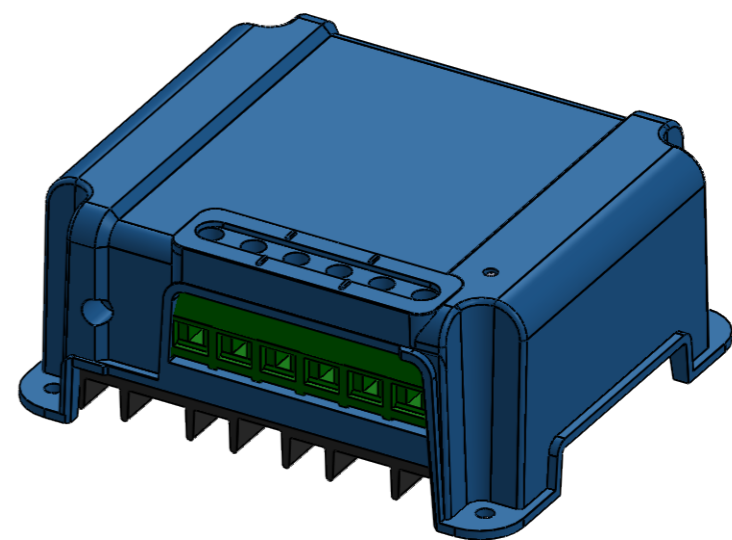

Dimension Drawing - Orion-Small

ORI121210110	Orion-Tr 12/12-9A (110W) Isolated DC-DC converter
ORI122410110	Orion-Tr 12/24-5A (120W) Isolated DC-DC converter
ORI241210110	Orion-Tr 24/12-9A (110W) Isolated DC-DC converter
ORI242410110	Orion-Tr 24/24-5A (120W) Isolated DC-DC converter
ORI244810110	Orion-Tr 24/48-2,5A (120W) Isolated DC-DC converter
ORI481210110	Orion-Tr 48/12-9A (110W) Isolated DC-DC converter
ORI482410110	Orion-Tr 48/24-5A (120W) Isolated DC-DC converter
ORI484810110	Orion-Tr 48/48-2,5A (120W) Isolated DC-DC converter

Dimensions in mm

victron energy
BLUE POWER