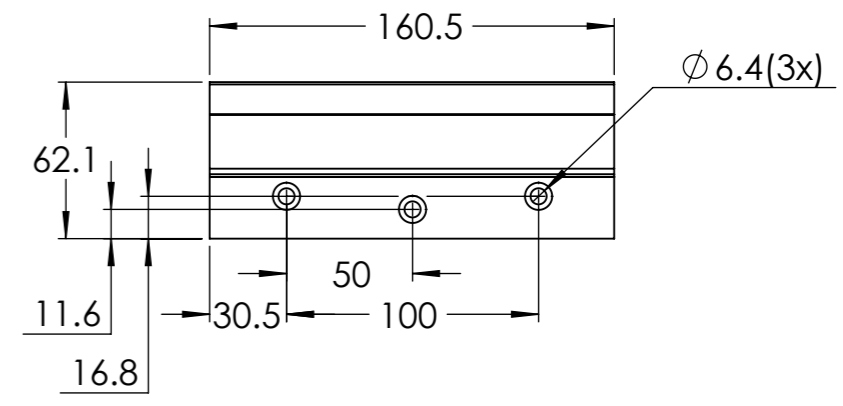

Dimension Drawing - MultiPlusCompact	
CMP122200000	12/2000/80-30 230V VE.Bus
CMP122200100	12/2000/80-50 120V VE.Bus
CMP242200000	24/2000/50-30 230V VE.Bus
CMP242200100	24/2000/50-50 120V VE.Bus

Dimensions in mm