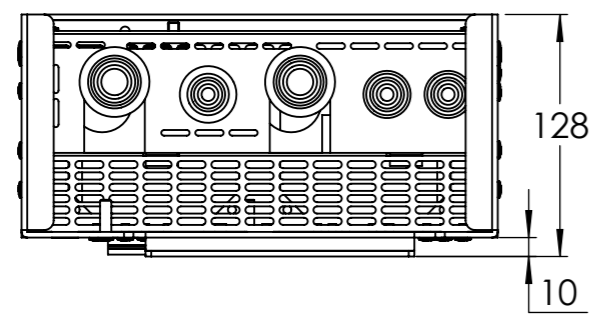

Dimension Drawing - MultiPlusCompact	
CMP122200000	12/2000/80-30 230V VE.Bus
CMP122200100	12/2000/80-50 120V VE.Bus
CMP242200000	24/2000/50-30 230V VE.Bus
CMP242200100	24/2000/50-50 120V VE.Bus

Dimensions in mm