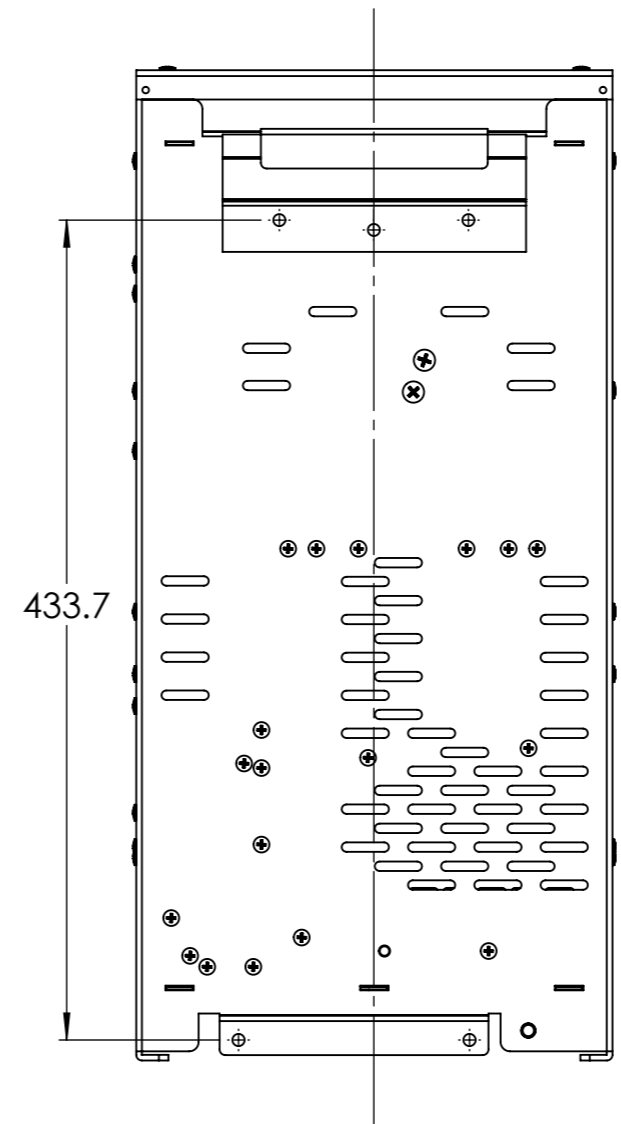

Dimension Drawing - MultiPlusCompact	
CMP122200000	12/2000/80-30 230V VE.Bus
CMP122200100	12/2000/80-50 120V VE.Bus
CMP242200000	24/2000/50-30 230V VE.Bus
CMP242200100	24/2000/50-50 120V VE.Bus

Dimensions in mm