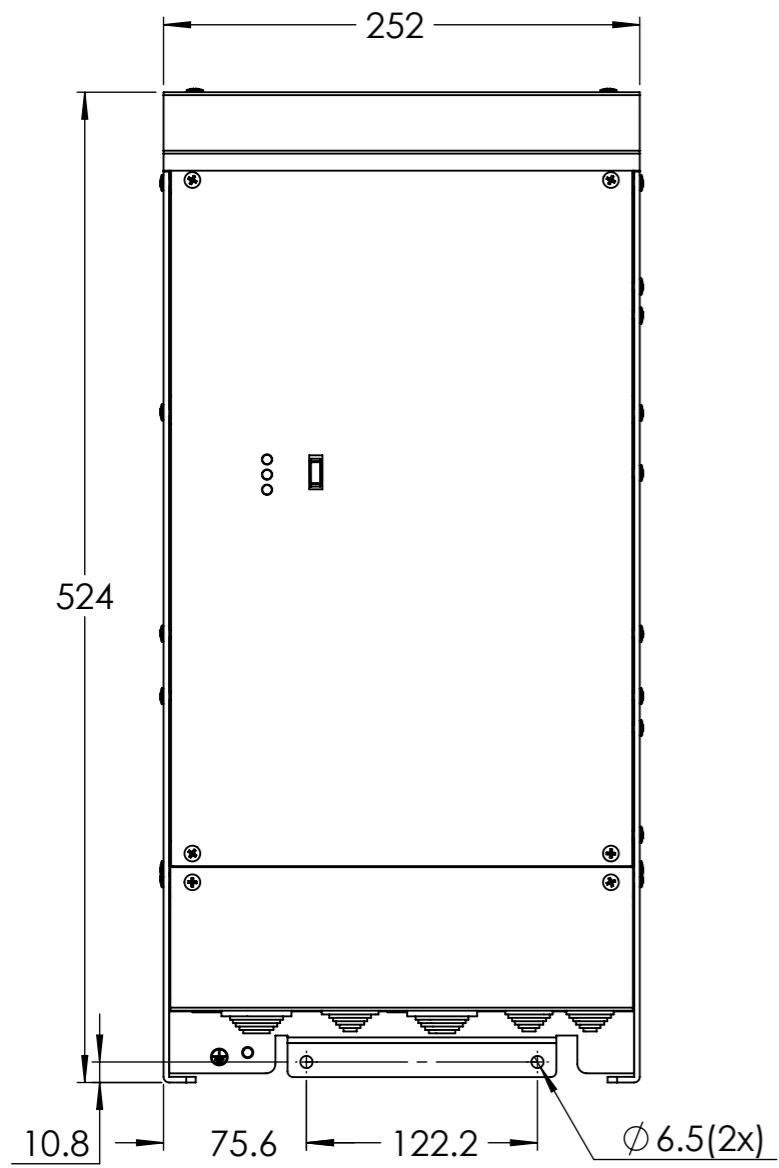

Dimension Drawing - MultiPlusCompact	
CMP122200000	12/2000/80-30 230V VE.Bus
CMP122200100	12/2000/80-50 120V VE.Bus
CMP242200000	24/2000/50-30 230V VE.Bus
CMP242200100	24/2000/50-50 120V VE.Bus

Dimensions in mm