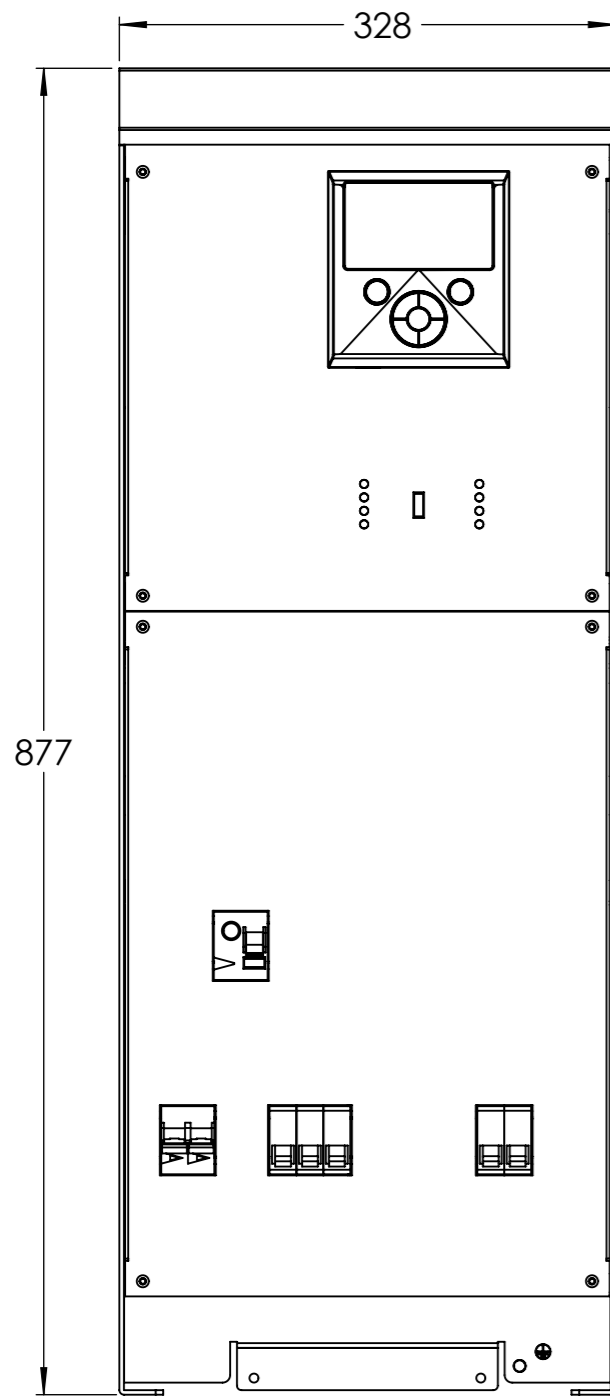

Dimension Drawing - EasySolar 5kVA

PMP485027010 EasySolar 48/5000/70-100 MPPT 150/100 Color Control

Dimensions in mm