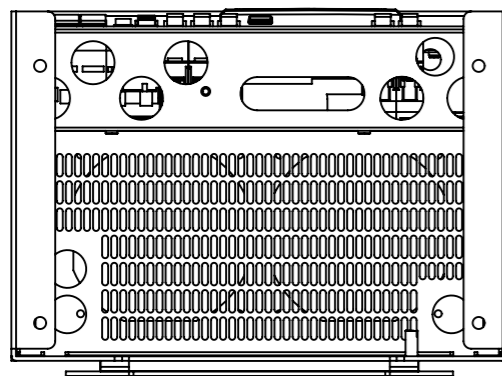

Dimension Drawing - EasySolar 5kVA

PMP485027010 EasySolar 48/5000/70-100 MPPT 150/100 Color Control

Dimensions in mm