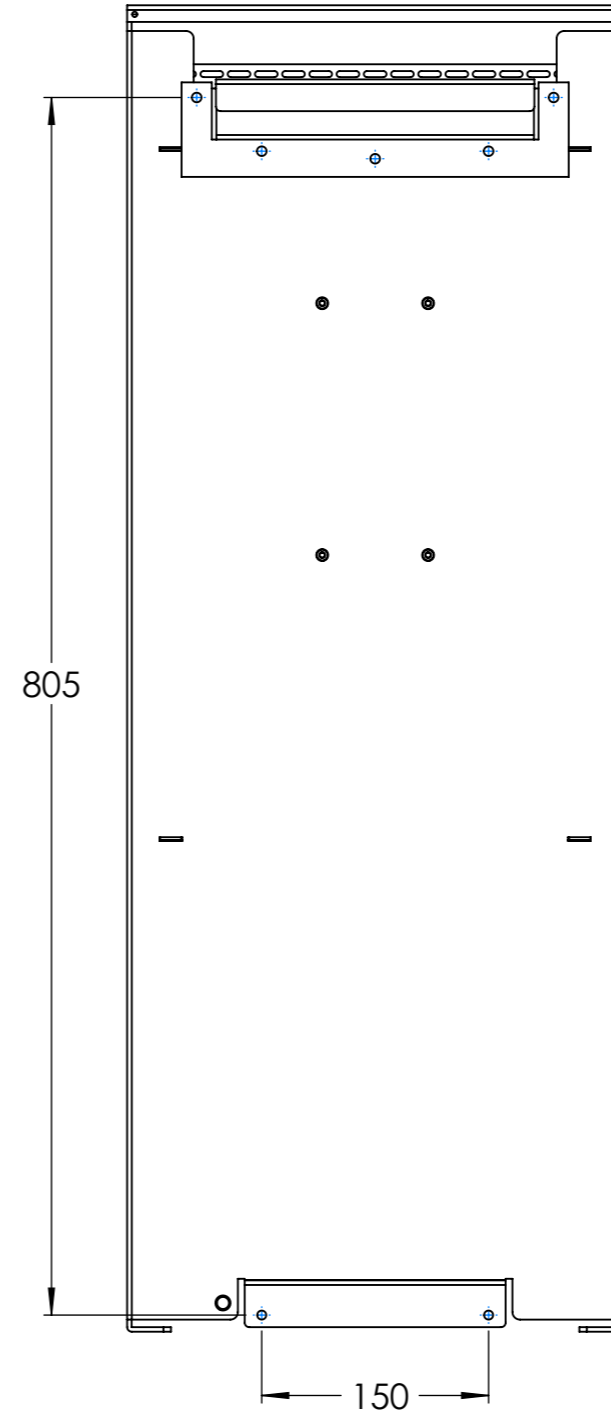

Dimension Drawing - EasySolar 5kVA

PMP485027010 EasySolar 48/5000/70-100 MPPT 150/100 Color Control

Dimensions in mm