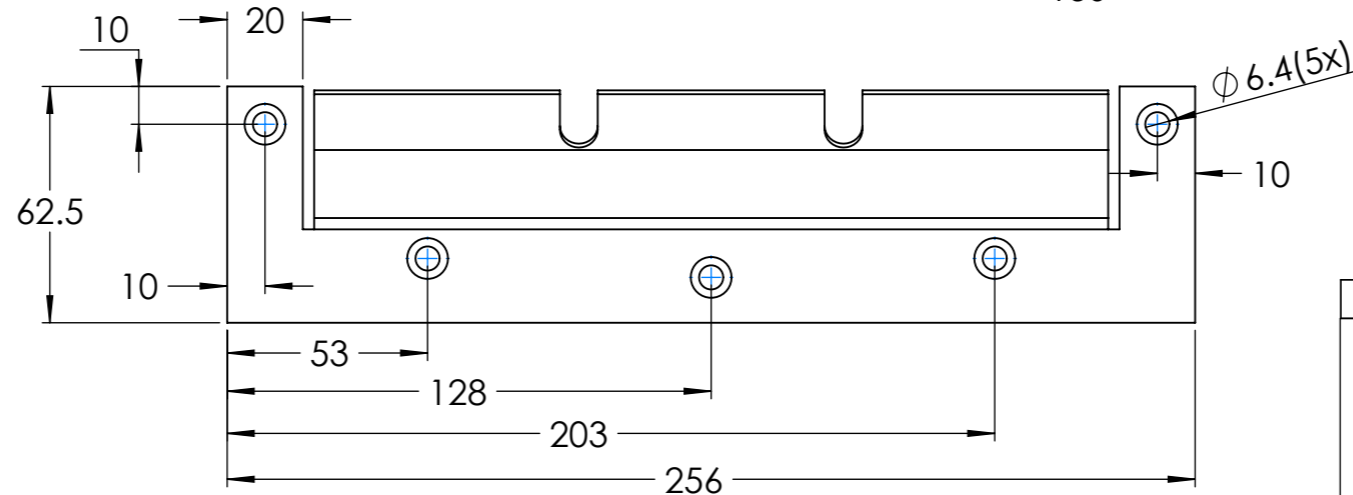

Dimension Drawing - EasySolar 5kVA

PMP485027010 EasySolar 48/5000/70-100 MPPT 150/100 Color Control

Dimensions in mm