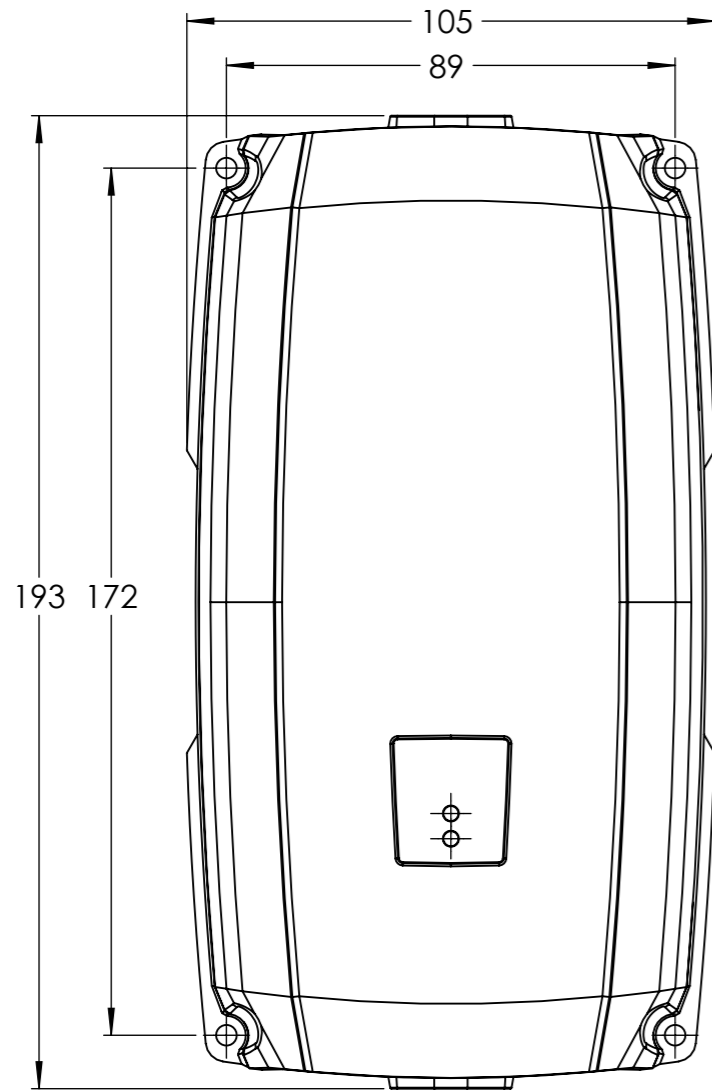

Dimension Drawing - Impulse II

IMC240630063	Impulse II 24/6
IMC240631063	Impulse II 24/6 Smart
IMC240830063	Impulse II 24/8
IMC240831063	Impulse II 24/8 Smart

Dimensions in mm

**victron energy**  
BLUE POWER