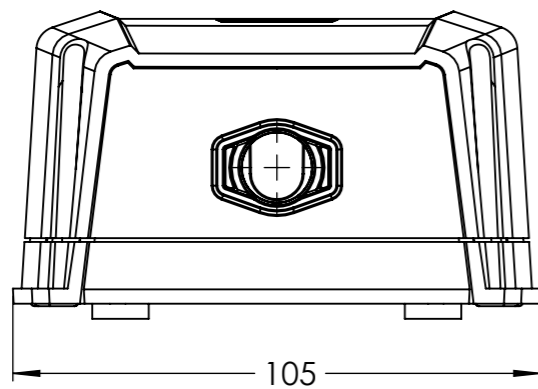

Dimension Drawing - Impulse II

IMC240630063	Impulse II 24/6
IMC240631063	Impulse II 24/6 Smart
IMC240830063	Impulse II 24/8
IMC240831063	Impulse II 24/8 Smart

Dimensions in mm

**victron energy**  
BLUE POWER