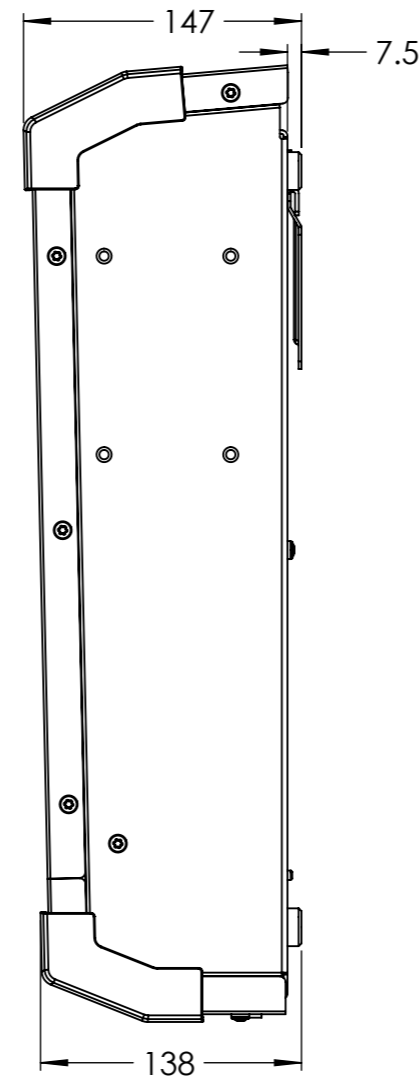

Dimension Drawing - MultiGrid II 3kVA

PMP482304000

MultiGrid II 48/3000/35-32 - 230V

PMP482305000

MultiPlus-II 48/3000/35-32 230V

Dimensions in mm

**victron energy**  
BLUE POWER