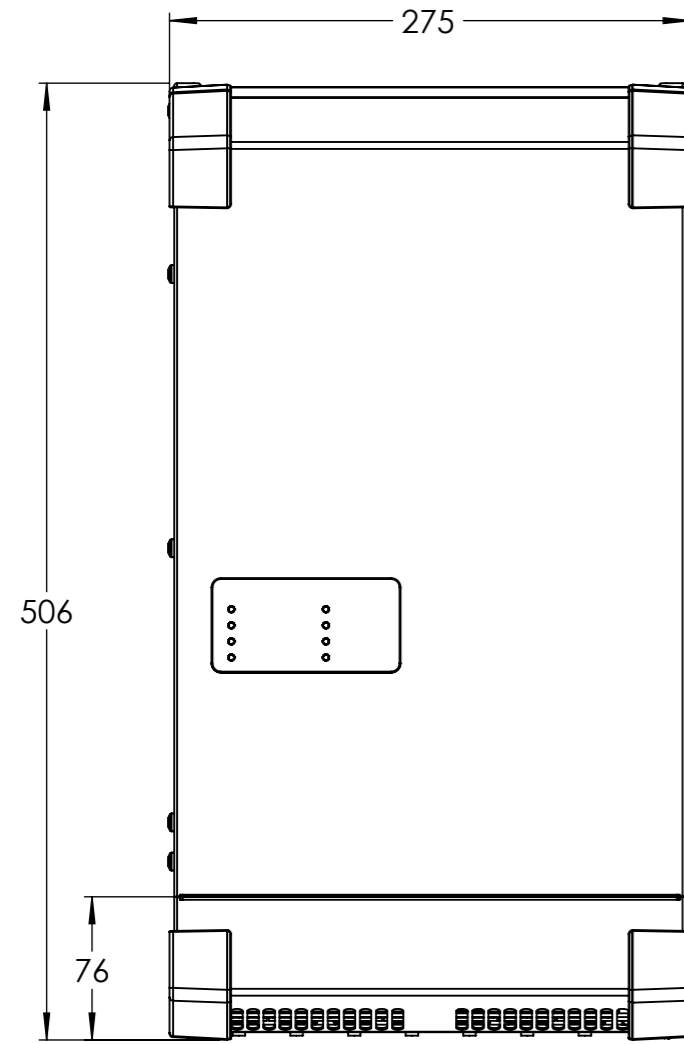

Dimension Drawing - MultiGrid II 3kVA

PMP482304000

MultiGrid II 48/3000/35-32 - 230V

PMP482305000

MultiPlus-II 48/3000/35-32 230V

Dimensions in mm

**victron energy**  
BLUE POWER