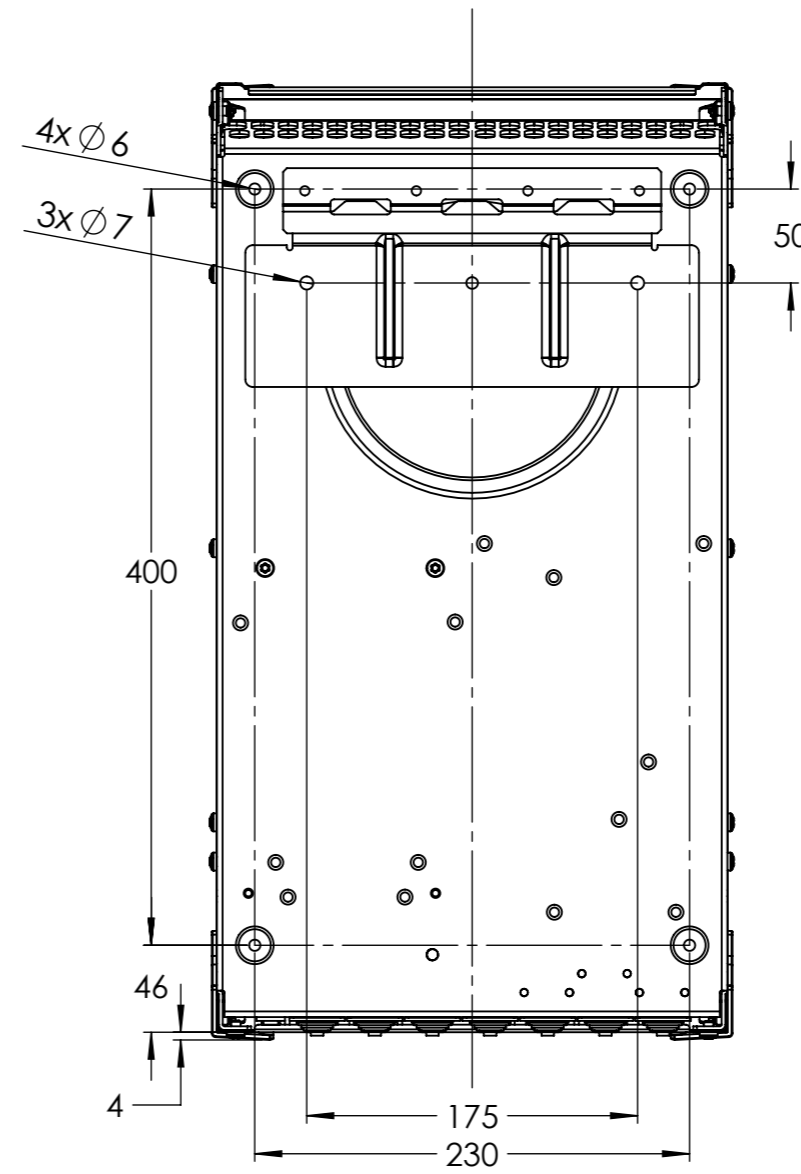

Dimension Drawing - MultiGrid II 3kVA

PMP482304000

MultiGrid II 48/3000/35-32 - 230V

PMP482305000

MultiPlus-II 48/3000/35-32 230V

Dimensions in mm

**victron energy**  
BLUE POWER