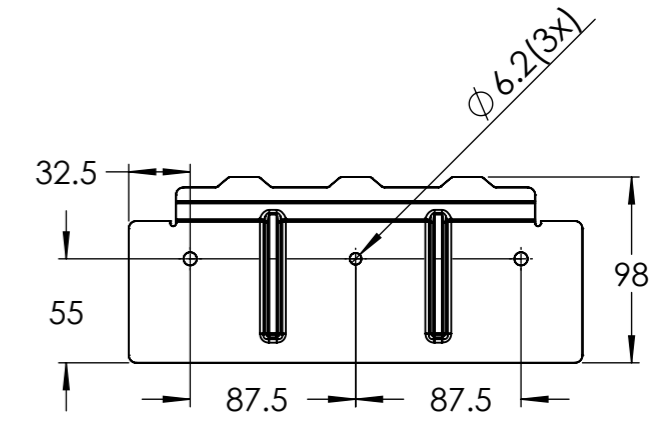

Dimension Drawing - MultiGrid II 3kVA

PMP482304000

MultiGrid II 48/3000/35-32 - 230V

PMP482305000

MultiPlus-II 48/3000/35-32 230V

Dimensions in mm

**victron energy**  
BLUE POWER