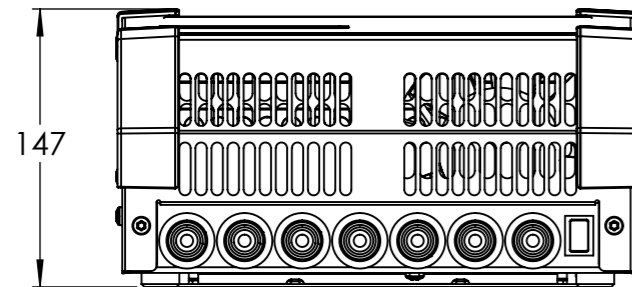

Dimension Drawing - MultiGrid II 3kVA

PMP482304000

MultiGrid II 48/3000/35-32 - 230V

PMP482305000

MultiPlus-II 48/3000/35-32 230V

Dimensions in mm

**victron energy**  
BLUE POWER