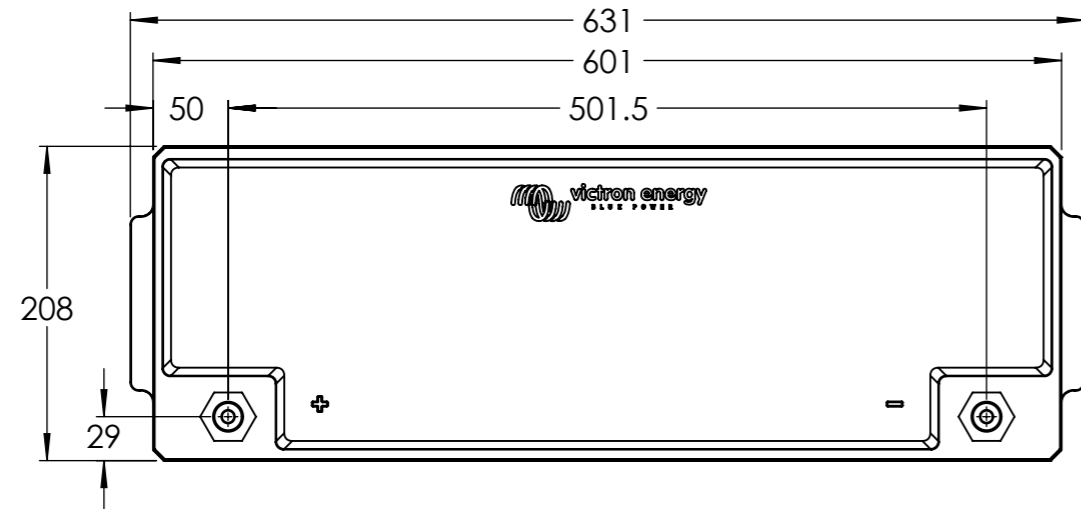

Dimension Drawing - LiFePO4 (Smart)

BAT524120610

LiFePO4 Battery 25.6V/200Ah Smart

Dimensions in mm

victtron energy
BLUE POWER