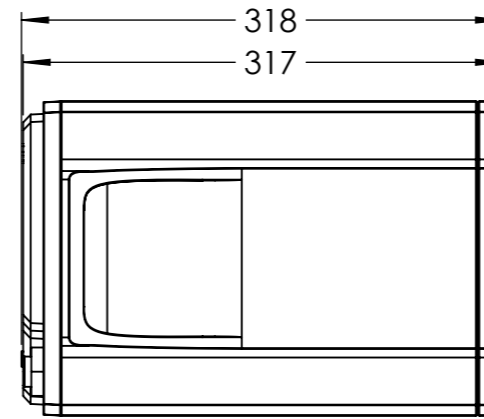

Dimension Drawing - LiFePO4 (Smart)

BAT524120610

LiFePO4 Battery 25.6V/200Ah Smart

Dimensions in mm

victtron energy
BLUE POWER