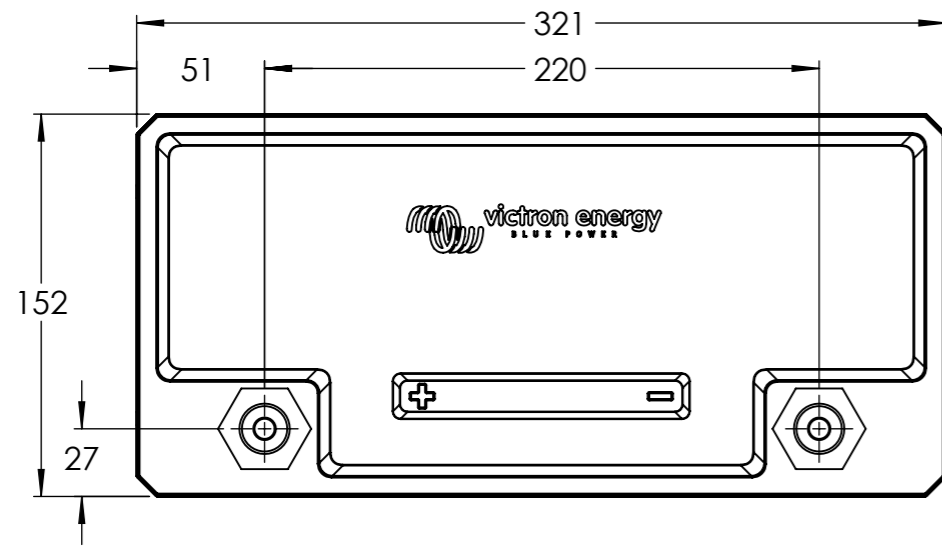

Dimension Drawing - LiFePO4 (Smart)

BAT512115610

LiFePO4 Battery 12.8V/150Ah Smart

Dimensions in mm

victron energy
BLUE POWER