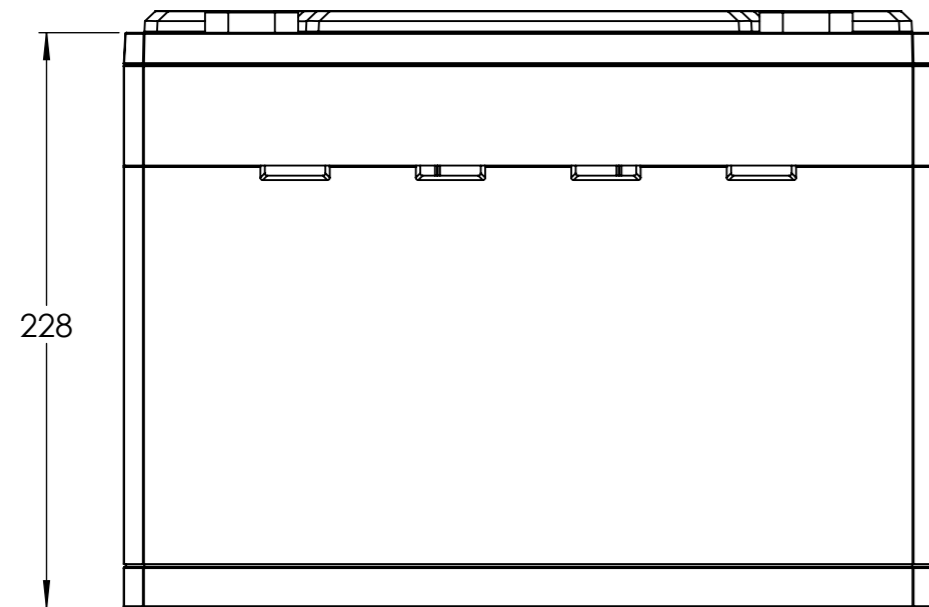

Dimension Drawing - LiFePO4 (Smart)

BAT512115610

LiFePO4 Battery 12.8V/150Ah Smart

Dimensions in mm

victron energy
BLUE POWER