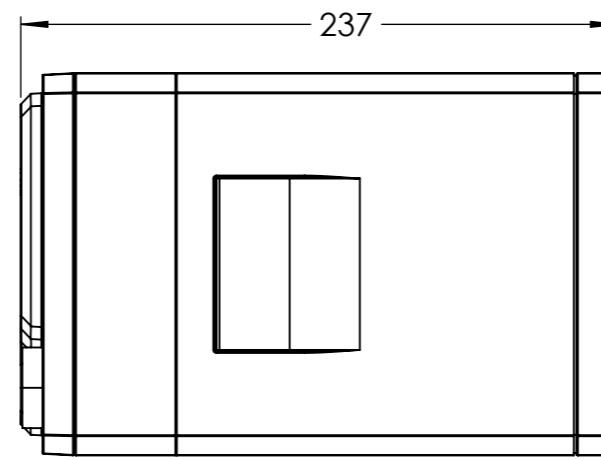

Dimension Drawing - LiFePO4 (Smart)

BAT512115610

LiFePO4 Battery 12.8V/150Ah Smart

Dimensions in mm

victron energy
BLUE POWER