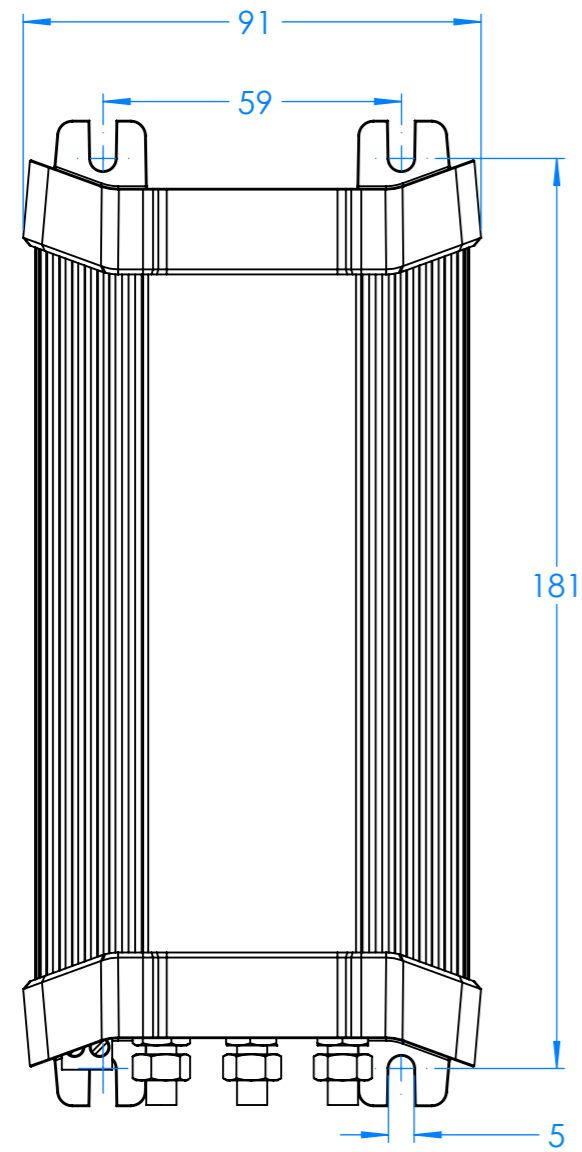

Dimension Drawing - Orion

ORI481260020

Orion 48/12-60 converter IP20

Dimensions in mm

victtron energy
BLUE POWER