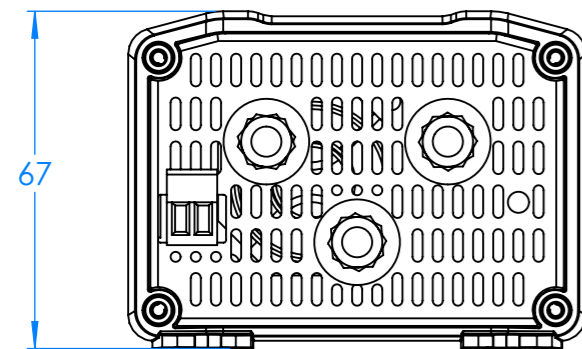

Dimension Drawing - Orion

ORI481260020

Orion 48/12-60 converter IP20

Dimensions in mm

victtron energy
BLUE POWER