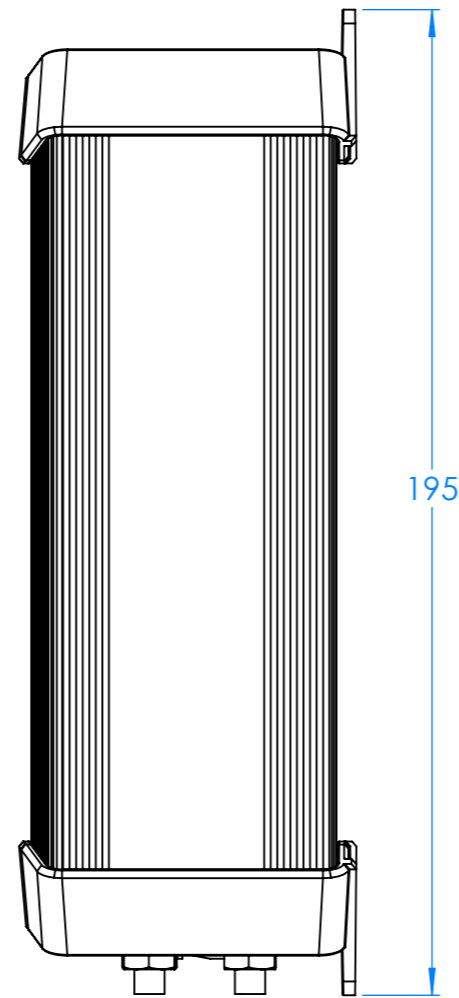

Dimension Drawing - Orion

ORI481260020

Orion 48/12-60 converter IP20

Dimensions in mm

victtron energy
BLUE POWER