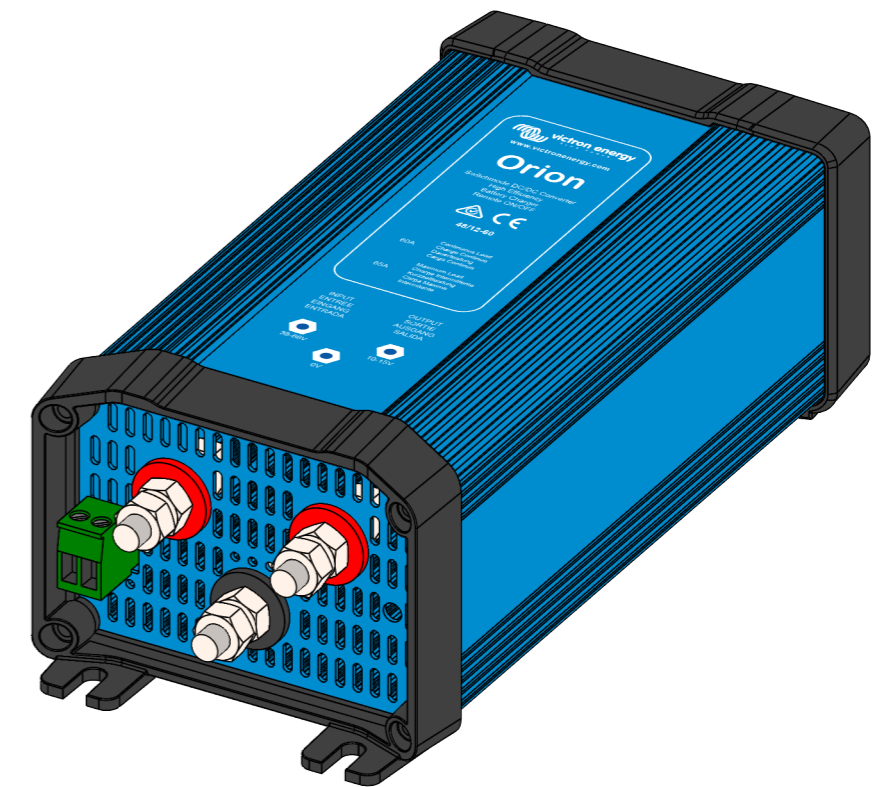

Dimension Drawing - Orion

ORI481260020

Orion 48/12-60 converter IP20

Dimensions in mm

victtron energy
BLUE POWER