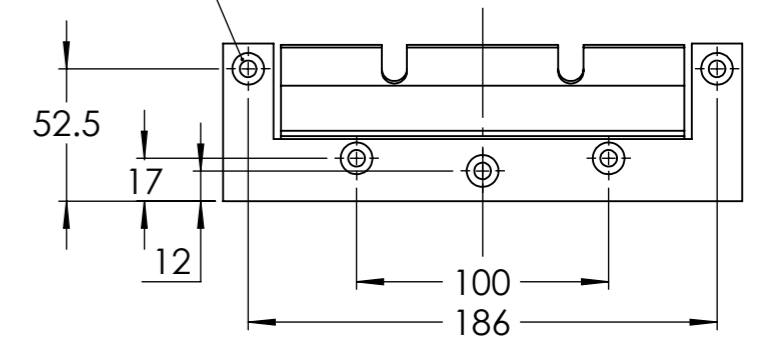

Dimension Drawing - Isolation Transformer

ITR000802002

Isolation Transformer 8000W 230V

Countersunk M6 holes(5x)

DETAIL A
SCALE 1 : 2

Dimensions in mm