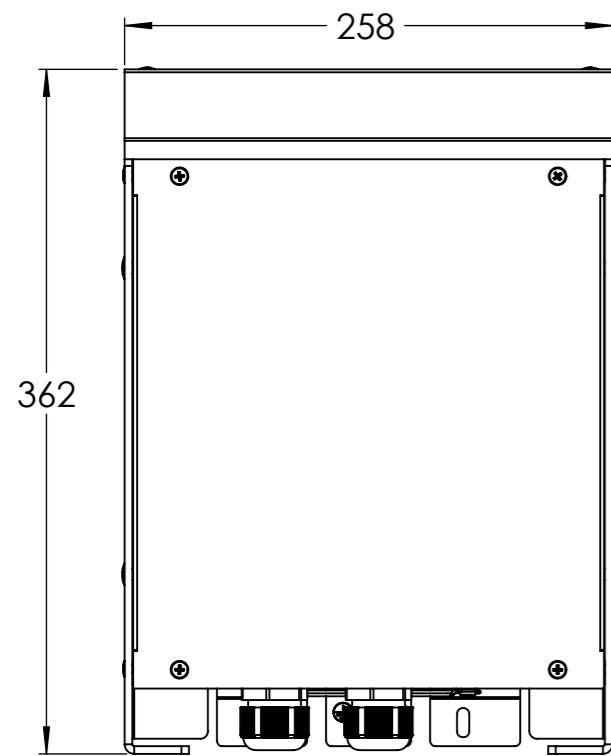

Dimension Drawing - Isolation Transformer

ITR000802002

Isolation Transformer 8000W 230V

Countersunk M6 holes(5x)

DETAIL A
SCALE 1 : 2

Dimensions in mm