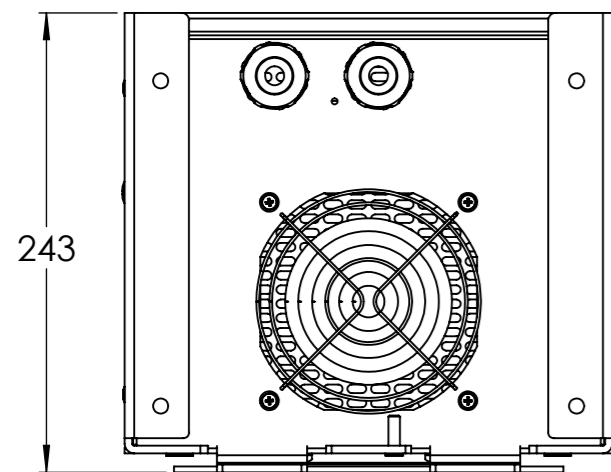

Dimension Drawing - Isolation Transformer

ITR000802002

Isolation Transformer 8000W 230V

Countersunk M6 holes(5x)

DETAIL A
SCALE 1 : 2

Dimensions in mm