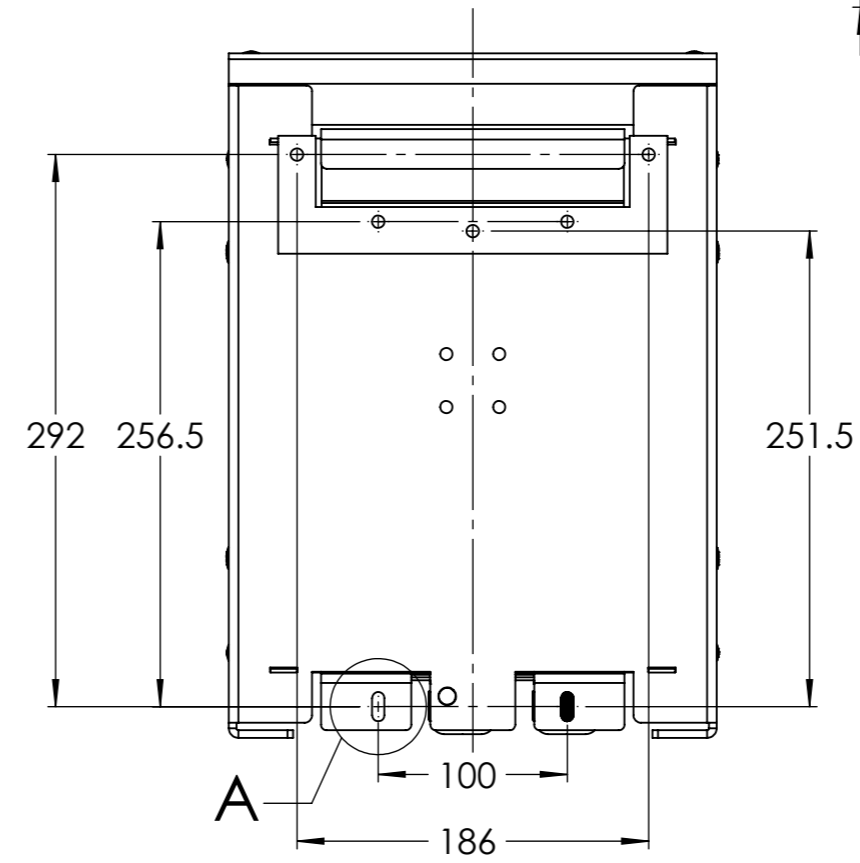

Dimension Drawing - Isolation Transformer

ITR000802002

Isolation Transformer 8000W 230V

Countersunk M6 holes(5x)

DETAIL A
SCALE 1 : 2

Dimensions in mm