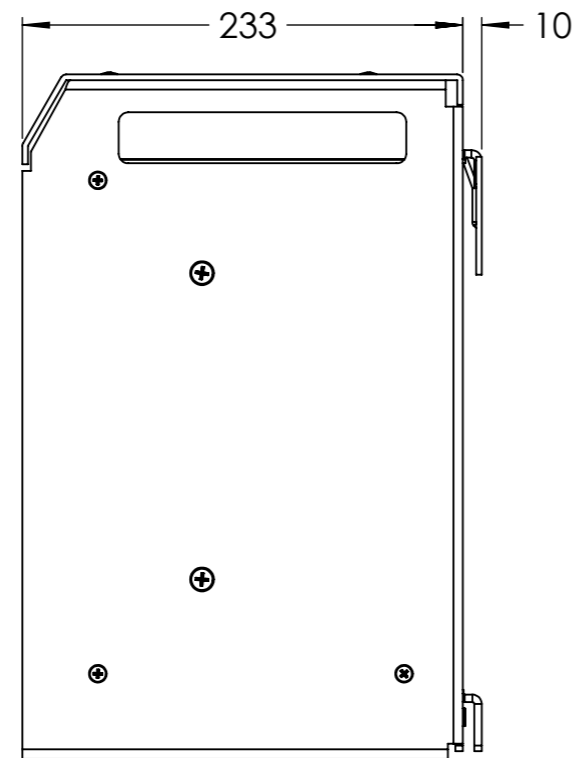

Dimension Drawing - Isolation Transformer

ITR000802002

Isolation Transformer 8000W 230V

Countersunk M6 holes(5x)

DETAIL A
SCALE 1 : 2

Dimensions in mm