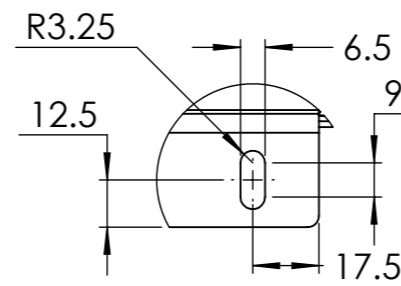

Dimension Drawing - Isolation Transformer

ITR000802002

Isolation Transformer 8000W 230V

Countersunk M6 holes(5x)

DETAIL A
SCALE 1 : 2

Dimensions in mm