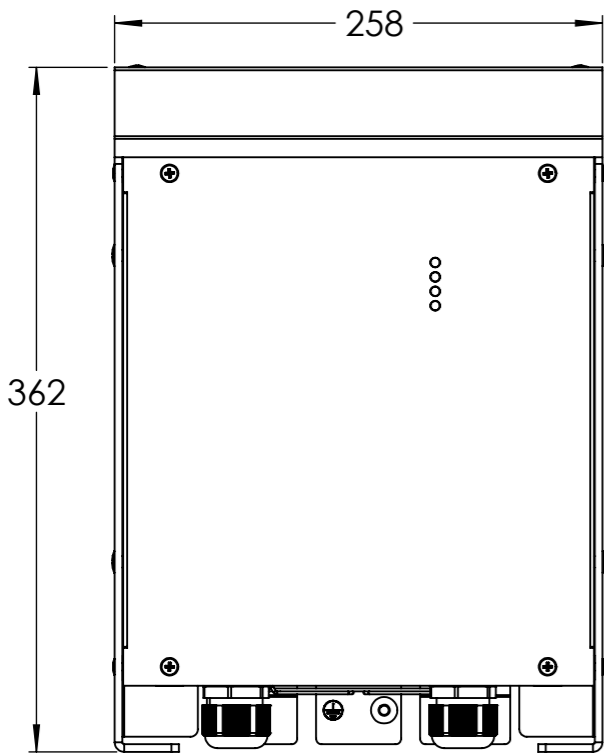

Dimension Drawing - Isolation Transformer	
ITR040452042	Isolation Transformer 4500W 115/230V
ITR050452042	Isolation Transformer 4500W Auto 115/230V

Countersunk M6 holes(5x)

DETAIL A
SCALE 1 : 2

Dimensions in mm