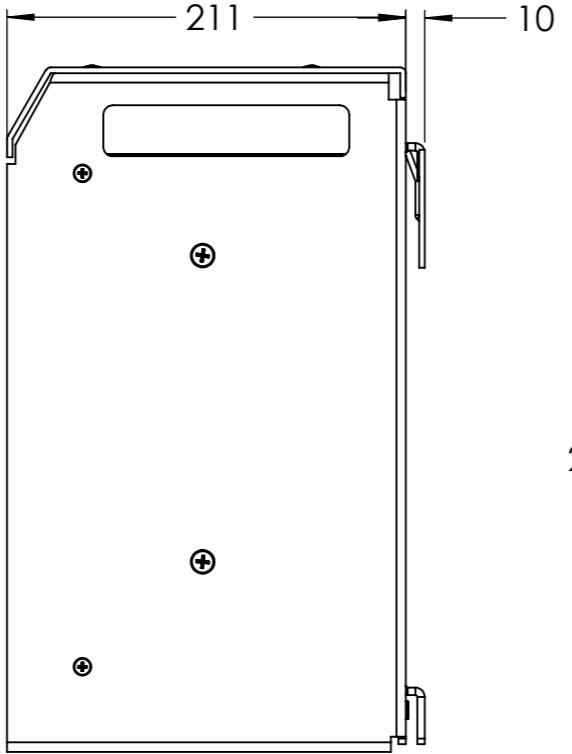

Dimension Drawing - Isolation Transformer	
ITR040452042	Isolation Transformer 4500W 115/230V
ITR050452042	Isolation Transformer 4500W Auto 115/230V

Countersunk M6 holes(5x)

DETAIL A
SCALE 1 : 2

Dimensions in mm