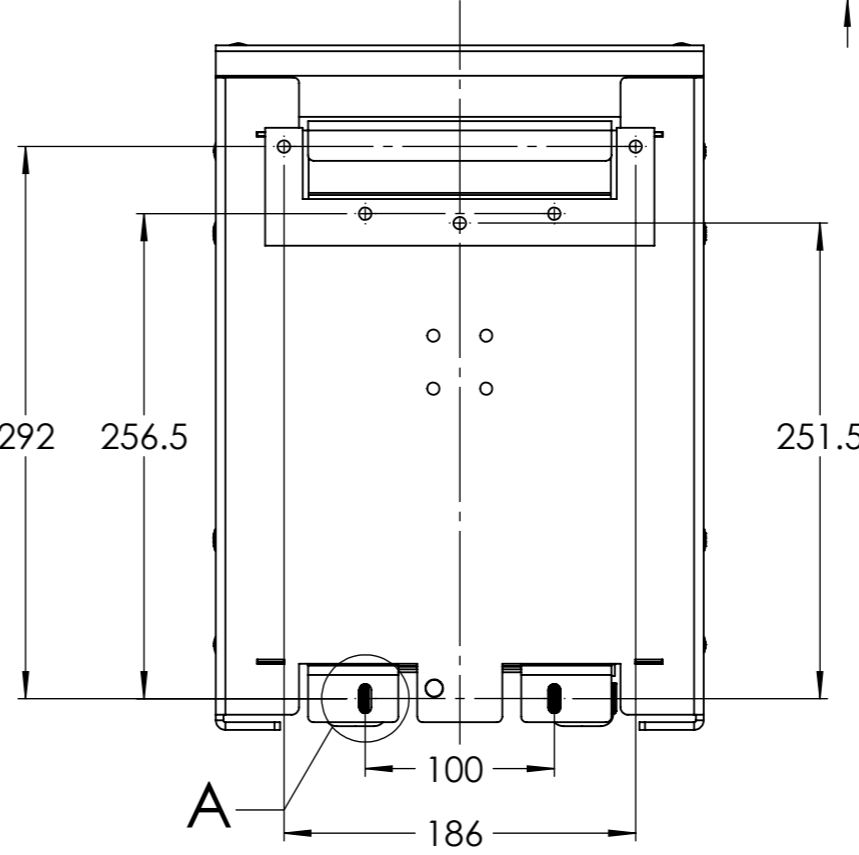

Dimension Drawing - Isolation Transformer	
ITR040452042	Isolation Transformer 4500W 115/230V
ITR050452042	Isolation Transformer 4500W Auto 115/230V

Countersunk M6 holes(5x)

DETAIL A
SCALE 1 : 2

Dimensions in mm