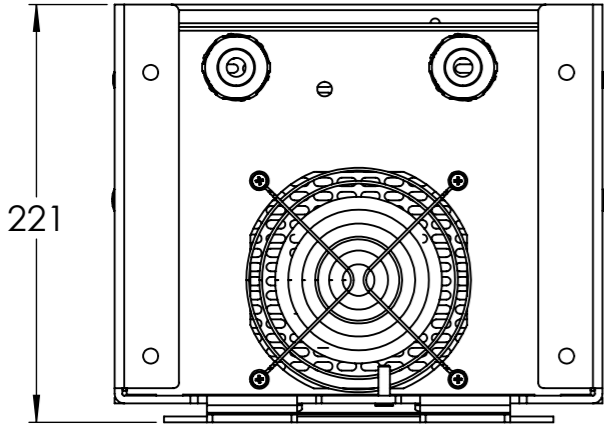

Dimension Drawing - Isolation Transformer	
ITR040452042	Isolation Transformer 4500W 115/230V
ITR050452042	Isolation Transformer 4500W Auto 115/230V

Countersunk M6 holes(5x)

DETAIL A
SCALE 1 : 2

Dimensions in mm