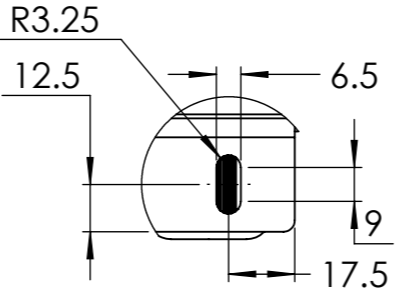

Dimension Drawing - Isolation Transformer	
ITR040452042	Isolation Transformer 4500W 115/230V
ITR050452042	Isolation Transformer 4500W Auto 115/230V

Countersunk M6 holes(5x)

DETAIL A
SCALE 1 : 2

Dimensions in mm