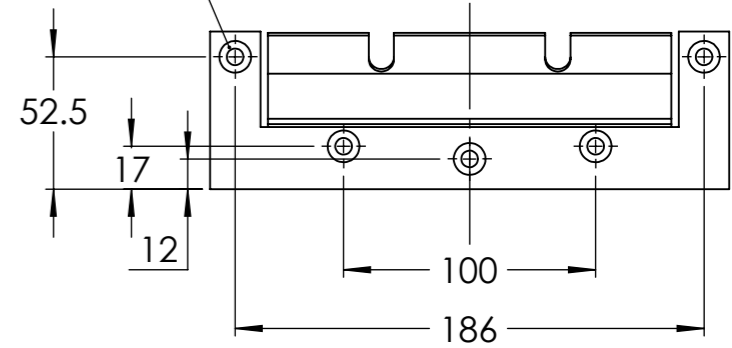

Dimension Drawing - Isolation Transformer	
ITR040452042	Isolation Transformer 4500W 115/230V
ITR050452042	Isolation Transformer 4500W Auto 115/230V

Countersunk M6 holes(5x)

DETAIL A
SCALE 1 : 2

Dimensions in mm