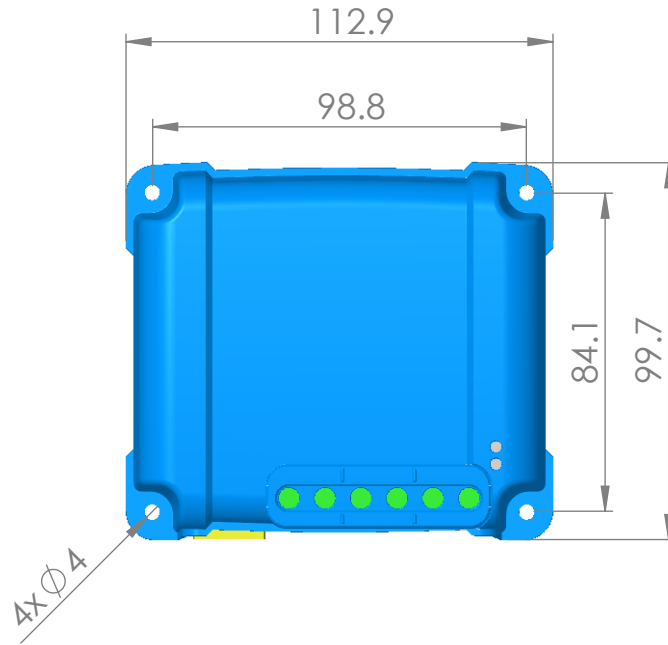

BlueSolar MPPT	
SCC010015050R	BlueSolar MPPT 75/15 (12/24V-15A) Retail

victron energy
BLUE POWER