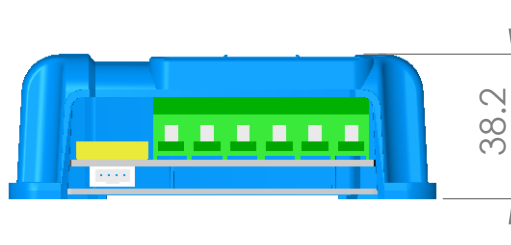

BlueSolar MPPT	
SCC010015050R	BlueSolar MPPT 75/15 (12/24V-15A) Retail

victron energy
BLUE POWER