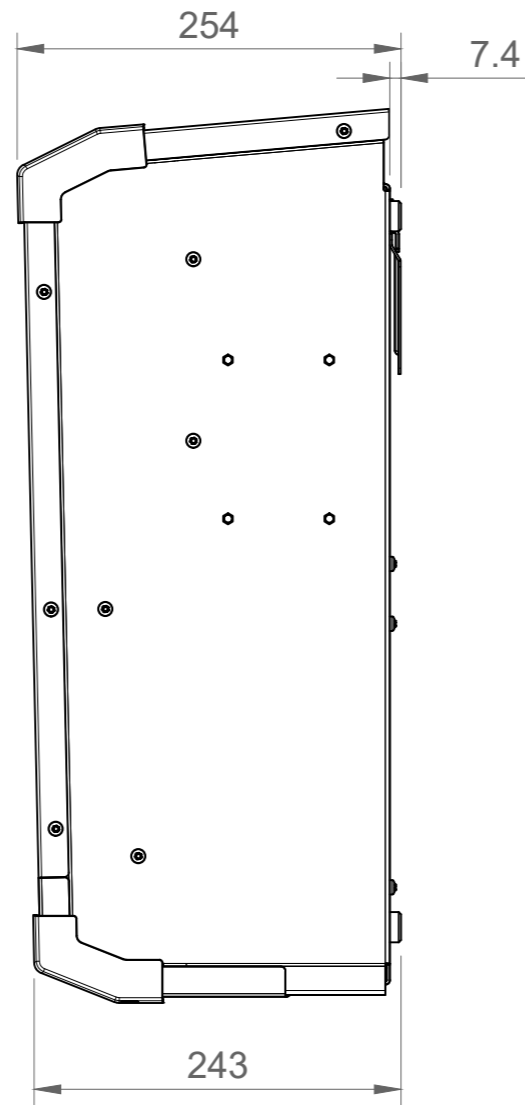

Dimension Drawing - EasySolar-II	
PMP482457010	EasySolar-II 48/4k5/55-32 MPPT 250/70 GX

Dimensions in mm