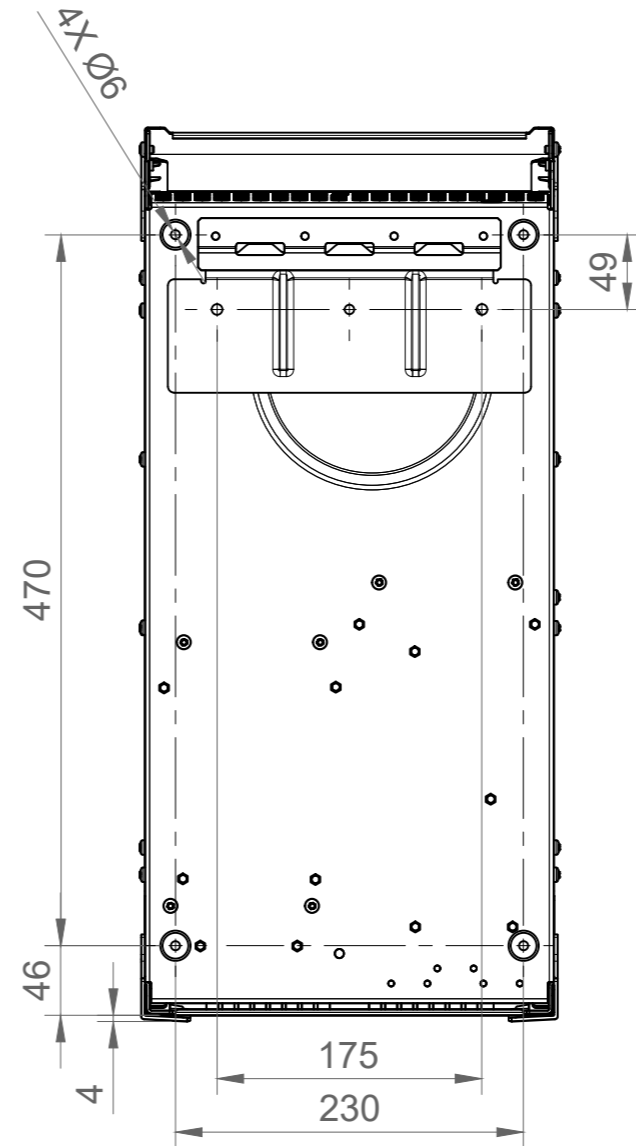

Dimension Drawing - EasySolar-II	
PMP482457010	EasySolar-II 48/4k5/55-32 MPPT 250/70 GX

Dimensions in mm