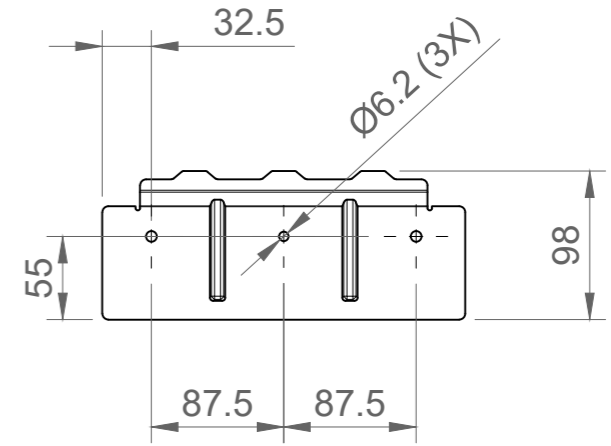

Dimension Drawing - EasySolar-II	
PMP482457010	EasySolar-II 48/4k5/55-32 MPPT 250/70 GX

Dimensions in mm