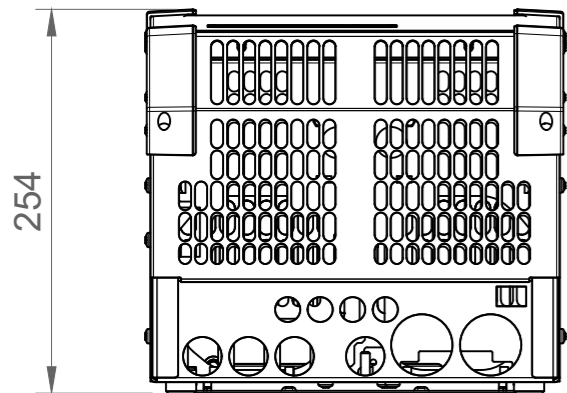

Dimension Drawing - EasySolar-II	
PMP482457010	EasySolar-II 48/4k5/55-32 MPPT 250/70 GX

Dimensions in mm