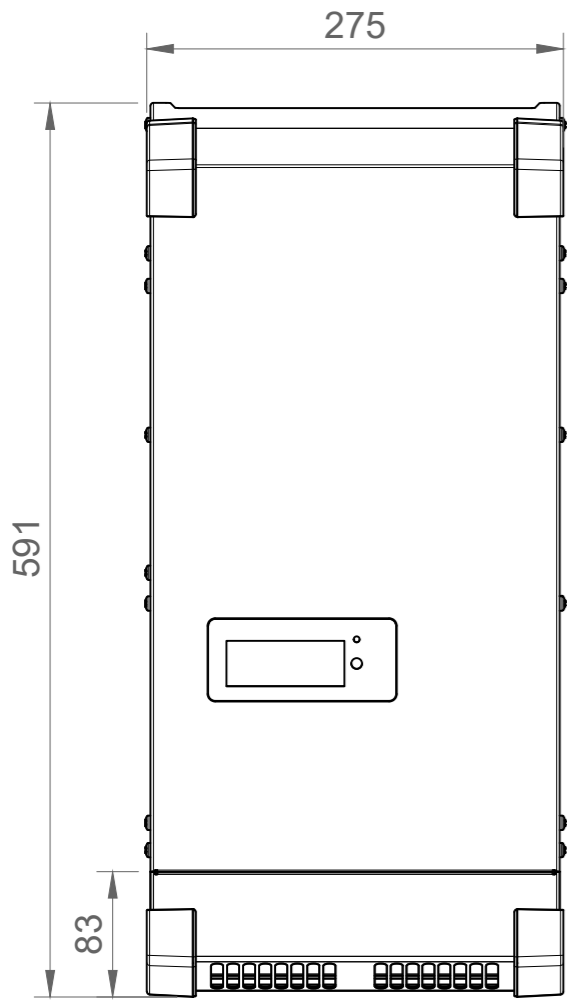

Dimension Drawing - EasySolar-II	
PMP482457010	EasySolar-II 48/4k5/55-32 MPPT 250/70 GX

Dimensions in mm