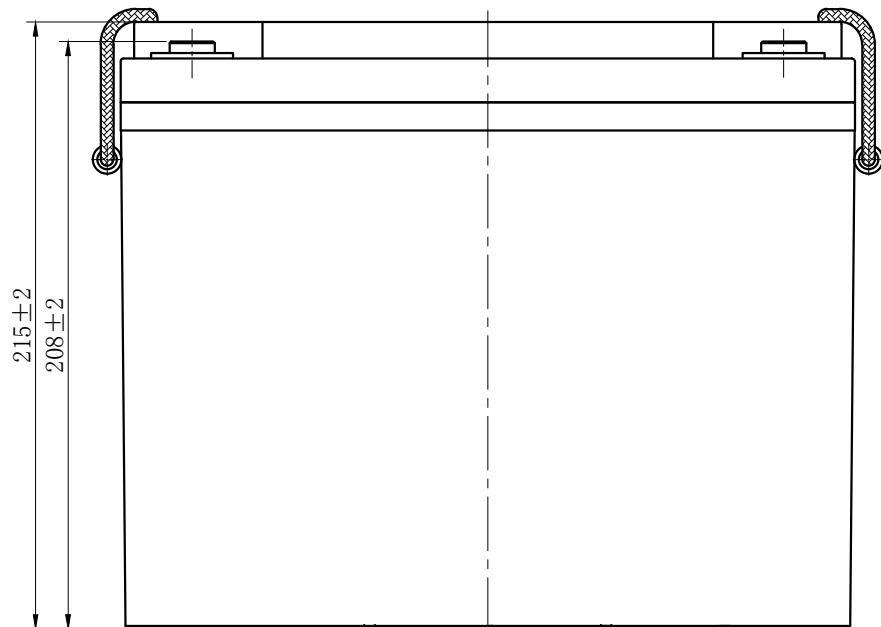

BAT412110081

12V/100Ah AGM  
Super Cycle  
Batt. (M6)

BAT412110081

Unit of Measurement (mm)

Date: