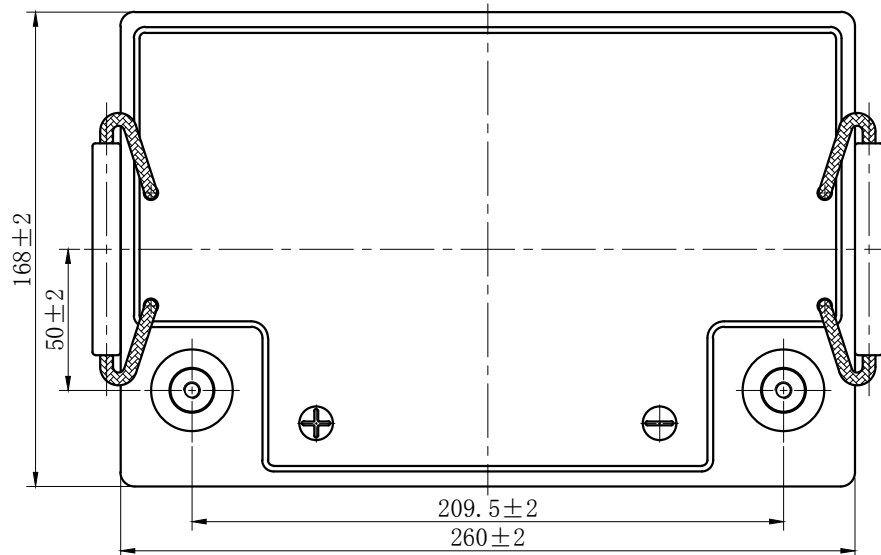

BAT412110081

12V/100Ah AGM  
Super Cycle  
Batt. (M6)

BAT412110081

Unit of Measurement (mm)

Date: