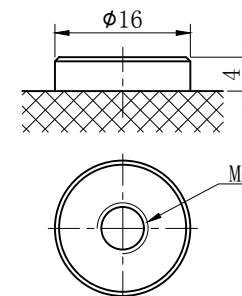

BAT412110081

12V/100Ah AGM  
Super Cycle  
Batt. (M6)

BAT412110081

Unit of Measurement (mm)

Date: