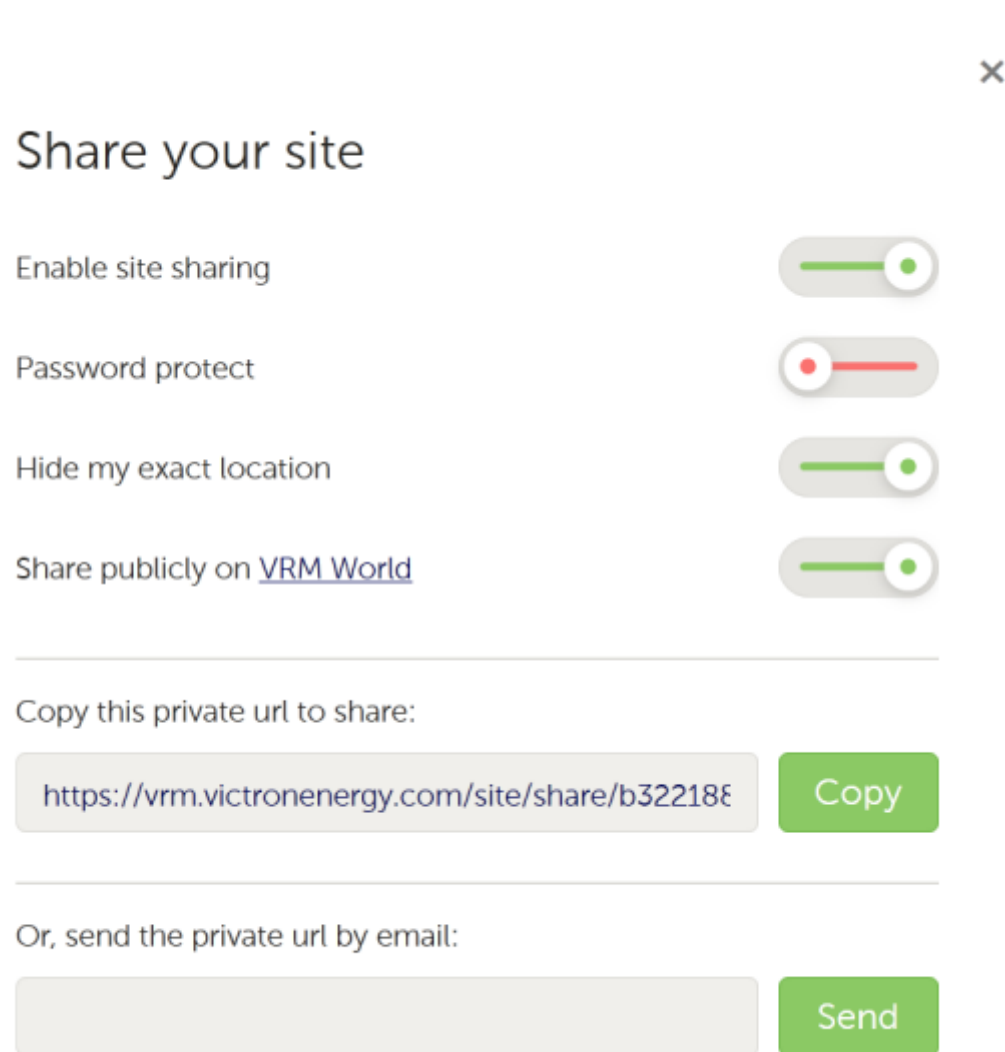

What happens when you share your site on VRM World?

1. It will be shown on the digital globe on [vrn.victronenergy.com/world](https://www.victronenergy.com/world).
2. Anyone will be able to click the 'Visit' button and see all the sites data, similar to using a private sharing link.
  - o The precise location will not be shown, and of course visitors will not be able to change any settings, see phone numbers or other privacy sensitive information.