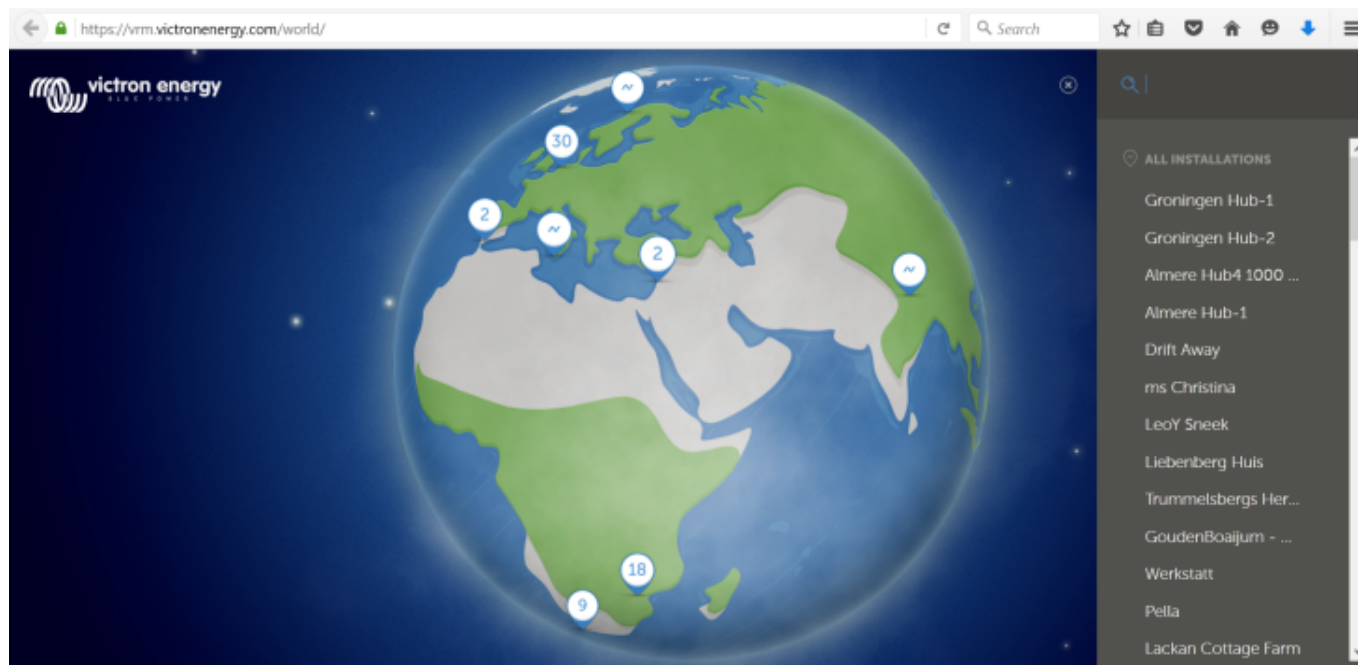

VRM World

VRM World is a way to publicly share your VRM site data to the world via a searchable world map. Naturally access to your site configuration, precise location and any private details are excluded.