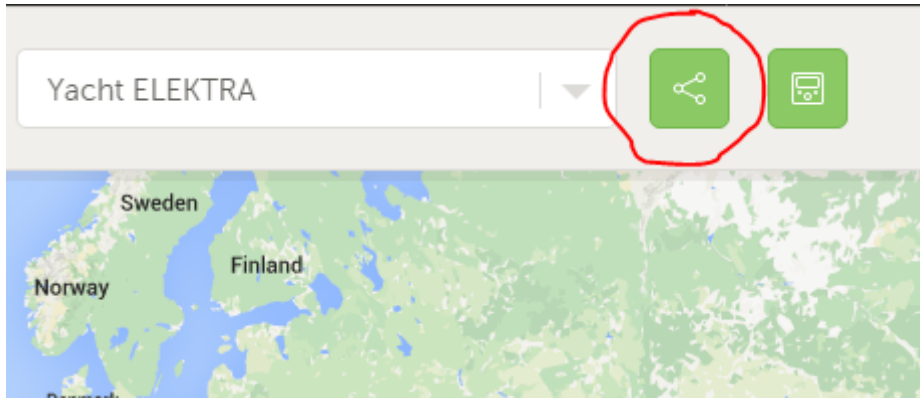

Here, enable the option to 'Share publicly on VRM World':