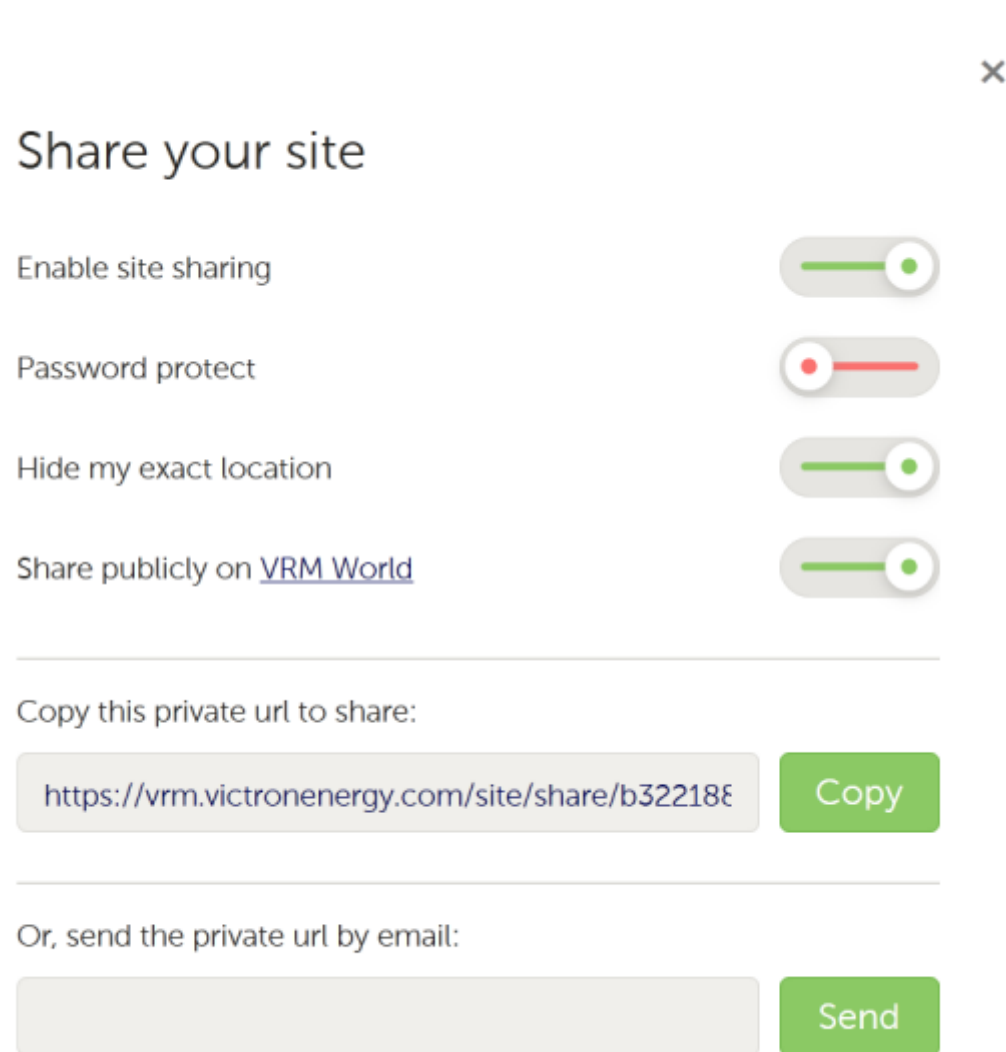

What happens when you share your site on VRM World?

1. It will be shown on the digital globe on [vrn.victronenergy.com/world](https://www.victronenergy.com/world).
2. Anyone will be able to click the 'Visit' button and see all the sites data, similar to using a private sharing link.
  - o The precise location will not be shown, and of course visitors will not be able to change any settings, see phone numbers or other privacy sensitive information.