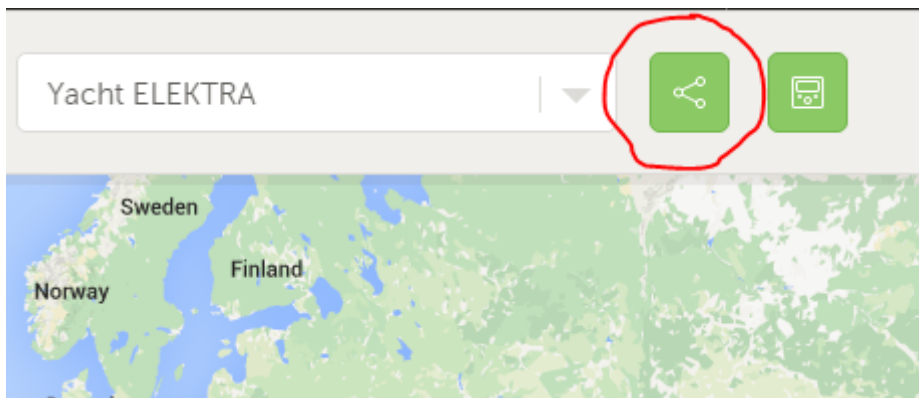

Here, enable the option to 'Share publicly on VRM World':

✕

Share your site

Enable site sharing ☒

Password protect ☐

Hide my exact location ☒

Share publicly on [VRM World](#) ☒

Copy this private url to share:

Or, send the private url by email:

What happens when you share your site on VRM World?

1. It will be shown on the digital globe on [vrn.victronenergy.com/world](https://www.victronenergy.com/world).
2. Anyone will be able to click the 'Visit' button and see all the sites data, similar to using a private sharing link.
  - The precise location will not be shown, and of course visitors will not be able to change any settings, see phone numbers or other privacy sensitive information.