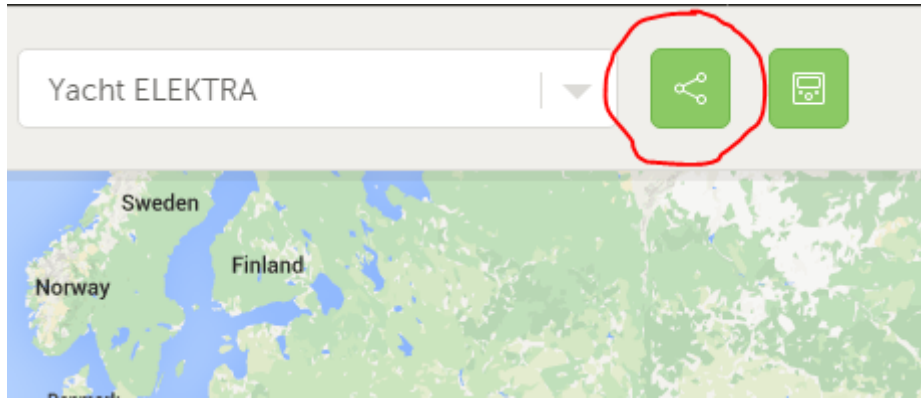

Here, enable the option to 'Share publicly on VRM World':

✕

Share your site

Enable site sharing ☒

Password protect ☐

Hide my exact location ☒

Share publicly on [VRM World](#) ☒

Copy this private url to share:

https://vrn.victronenergy.com/site/share/b322188Copy

Or, send the private url by email:

Send

What happens when you share your site on VRM World?

1. It will be shown on the digital globe on vrn.victronenergy.com/world.
2. Anyone will be able to click the 'Visit' button and see all the sites data, similar to using a private sharing link.
  - The precise location will not be shown, and of course visitors will not be able to change any settings, see phone numbers or other privacy sensitive information.