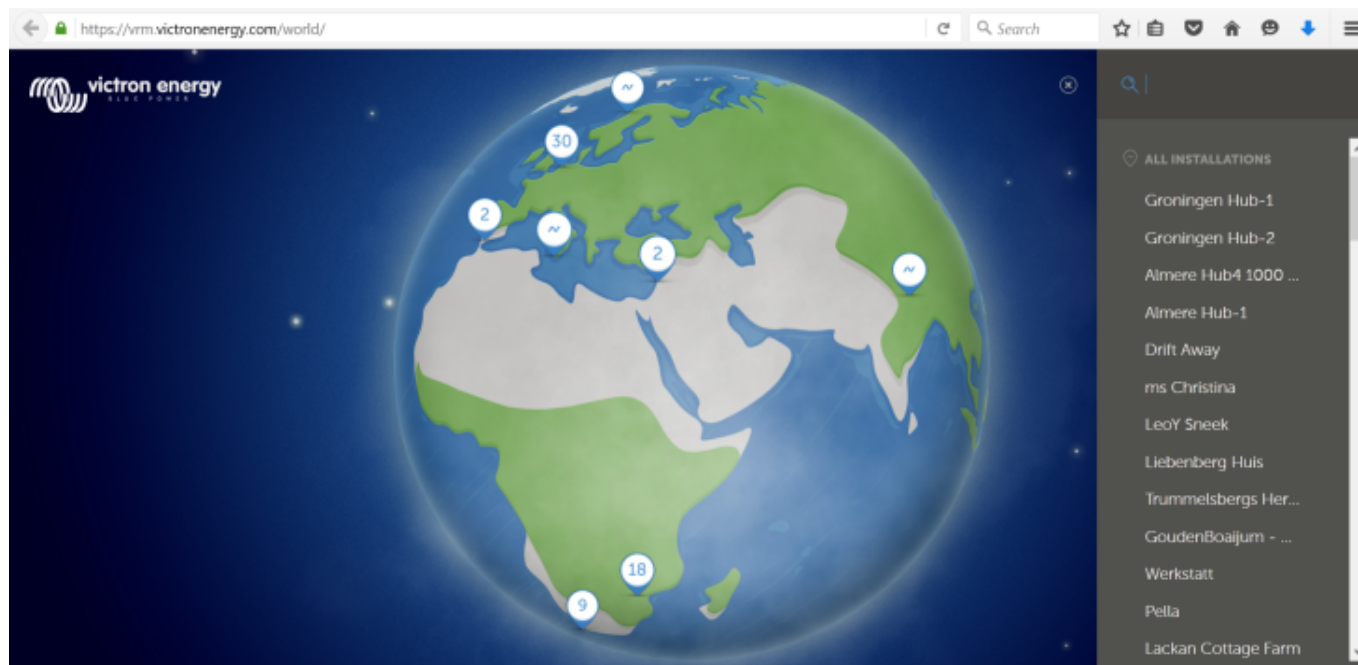

# VRM World

VRM World is a way to publicly share your VRM site data to the world via a searchable world map. Naturally access to your site configuration, precise location and any private details are excluded.