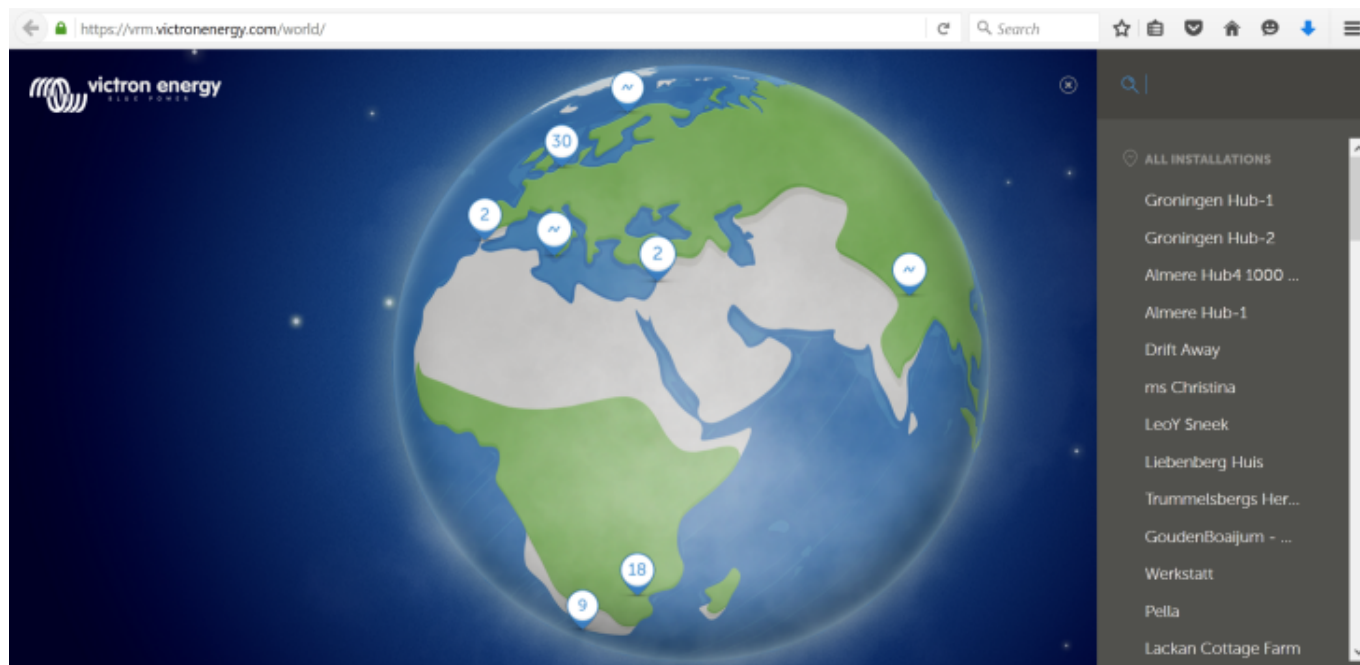

VRM World

VRM World is a way to publicly share your VRM site data to the world via a searchable world map. Naturally access to your site configuration, precise location and any private details are excluded.