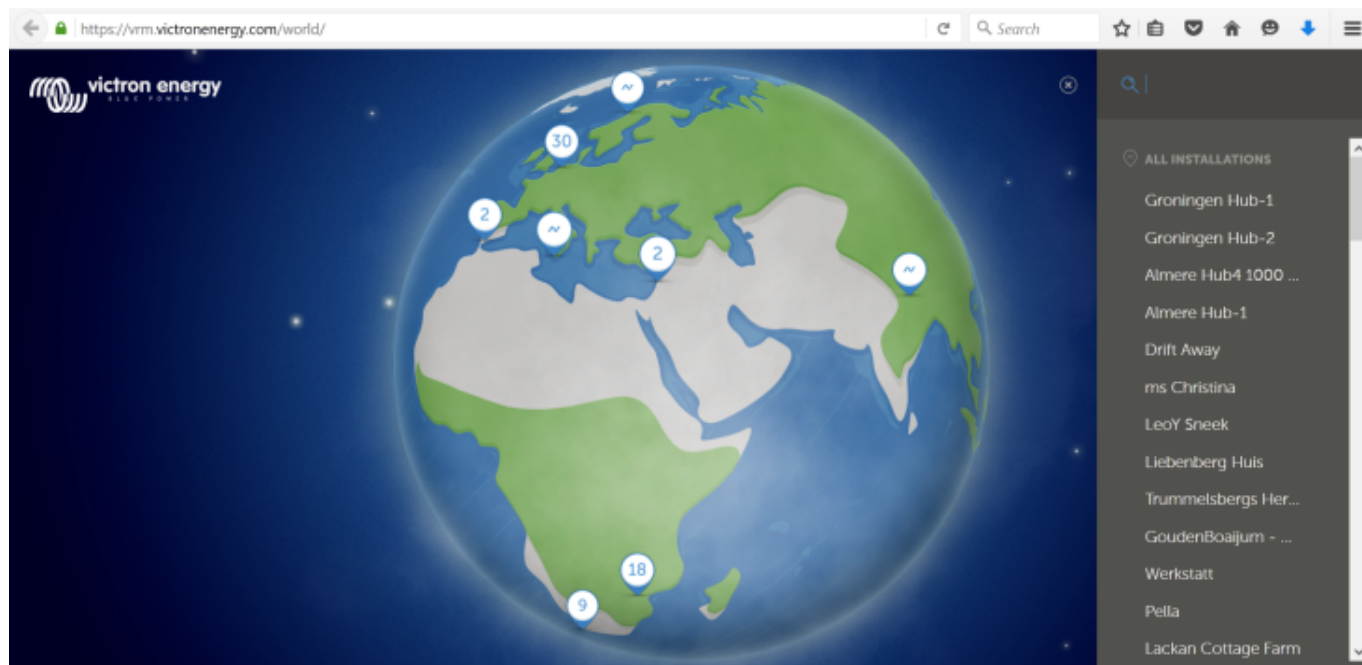

VRM World

VRM World is a way to publicly share your VRM site data to the world via a searchable world map. Naturally access to your site configuration, precise location and any private details are excluded.