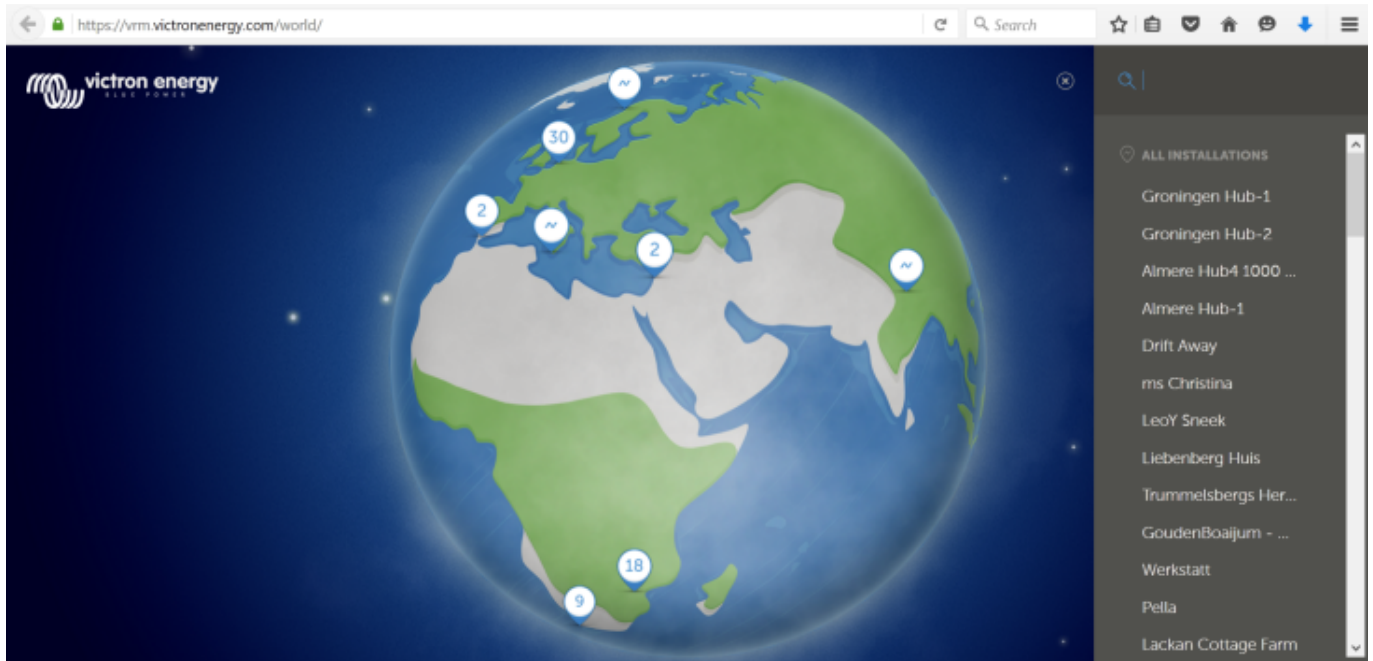

# VRM World

VRM World is a way to publicly share your VRM site data to the world via a searchable world map. Naturally access to your site configuration, precise location and any private details are excluded.