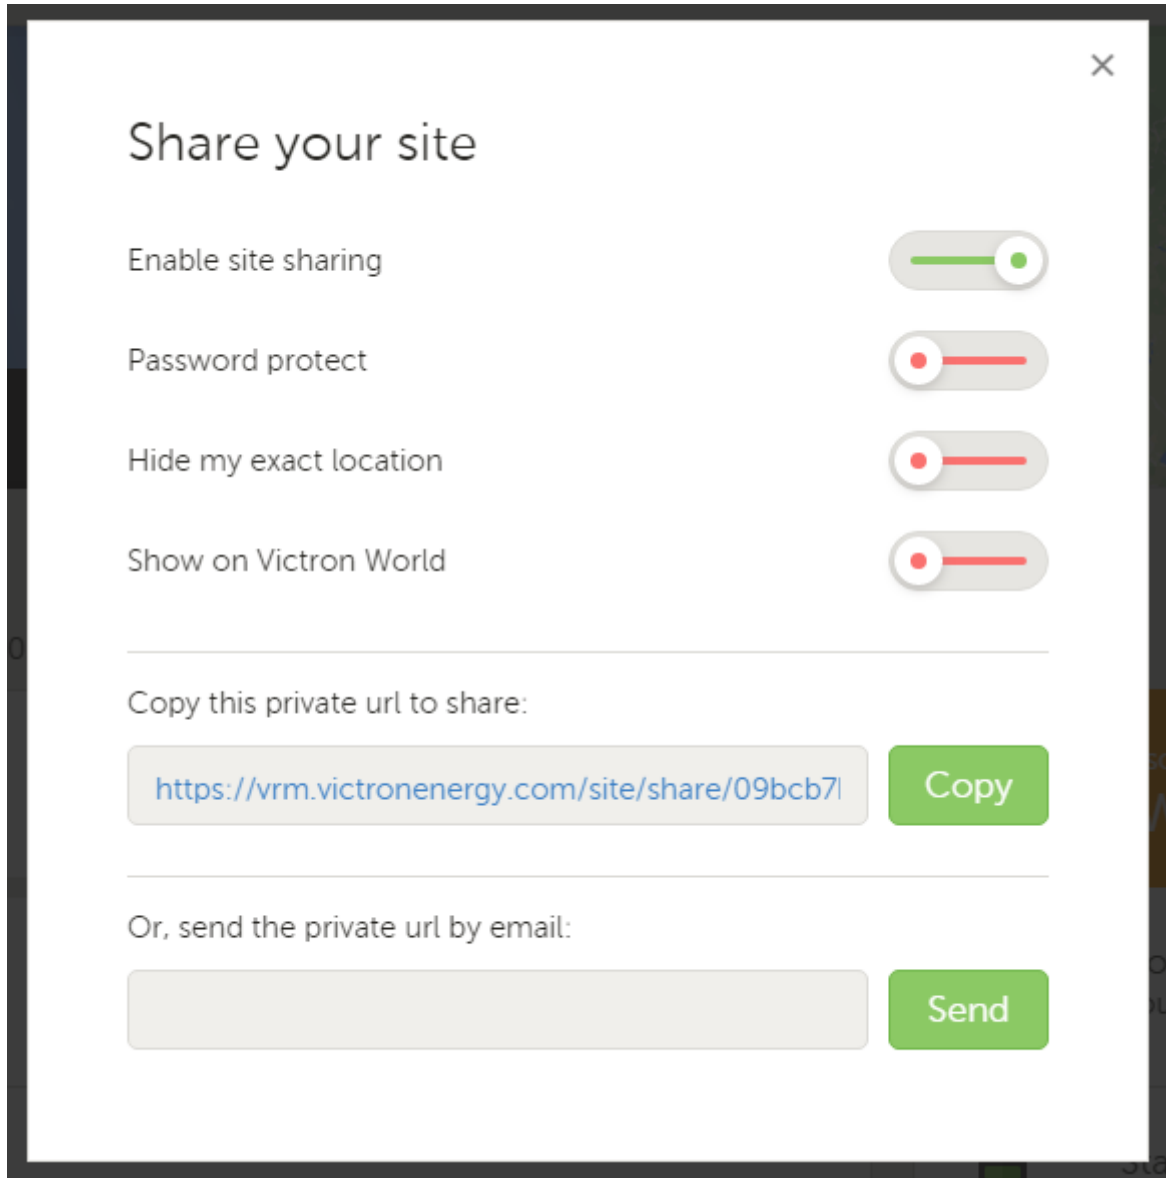

# VRM World

Now available at [vrm.victronenergy.com/world](https://vrm.victronenergy.com/world).

In order for your site to show up on VRM World, it needs to:

- Have sharing on VRM World enabled in VRM.
- Have fresh data (last update within the last 24 hours)
- Have data for at least one of the following: solar yield, battery SOC, AC power in or consumption
- Have its location configured (set manually in VRM or via a connected GPS)

What happens when you share your site on VRM World?

1. It will be shown on the digital globe on [vrn.victronenergy.com/world](https://vrn.victronenergy.com/world).
2. Anyone will be able to click the 'Visit' button and see all the sites data, similar to using a private sharing link.
  - o The exact location will not be shown, and of course visitors will not be able to change any settings, see phonenumbers or other privacy sensitive information.