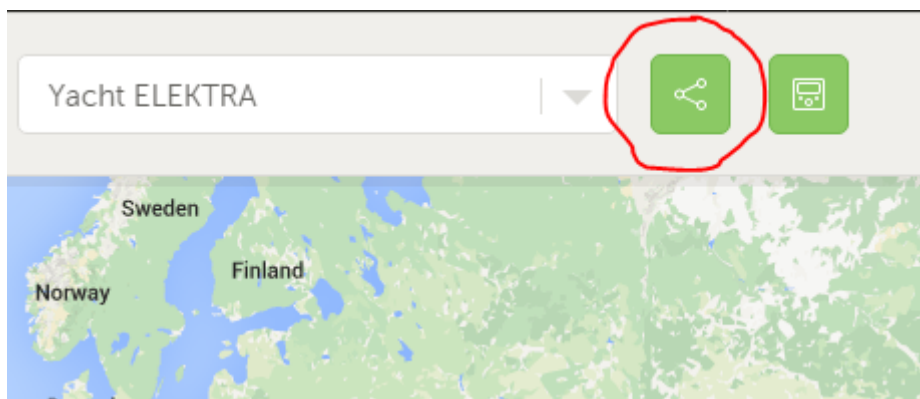

VRM World

Now available at vrm.victronenergy.com/world.

In order for your site to show up on VRM World, it needs to:

- Have sharing on VRM World enabled in VRM.
- Have fresh data (last update within the last 24 hours)
- Have data for at least one of the following: solar yield, battery SOC, AC power in or consumption
- Have its location configured (set manually in VRM or via a connected GPS)

Sites which do not meet these requirements (anymore) will be hidden on VRM World. Whenever they meet the requirements (again), they will show up again. If your site isn't visible despite having enabled sharing, please check that it meets the other requirements.

If your site meets the above requirements you can enable sharing your site via VRM. To do so, go to the site you want to share in VRM and click the Share icon in the upper right corner:

Here, enable the option to 'Share publicly on VRM World':