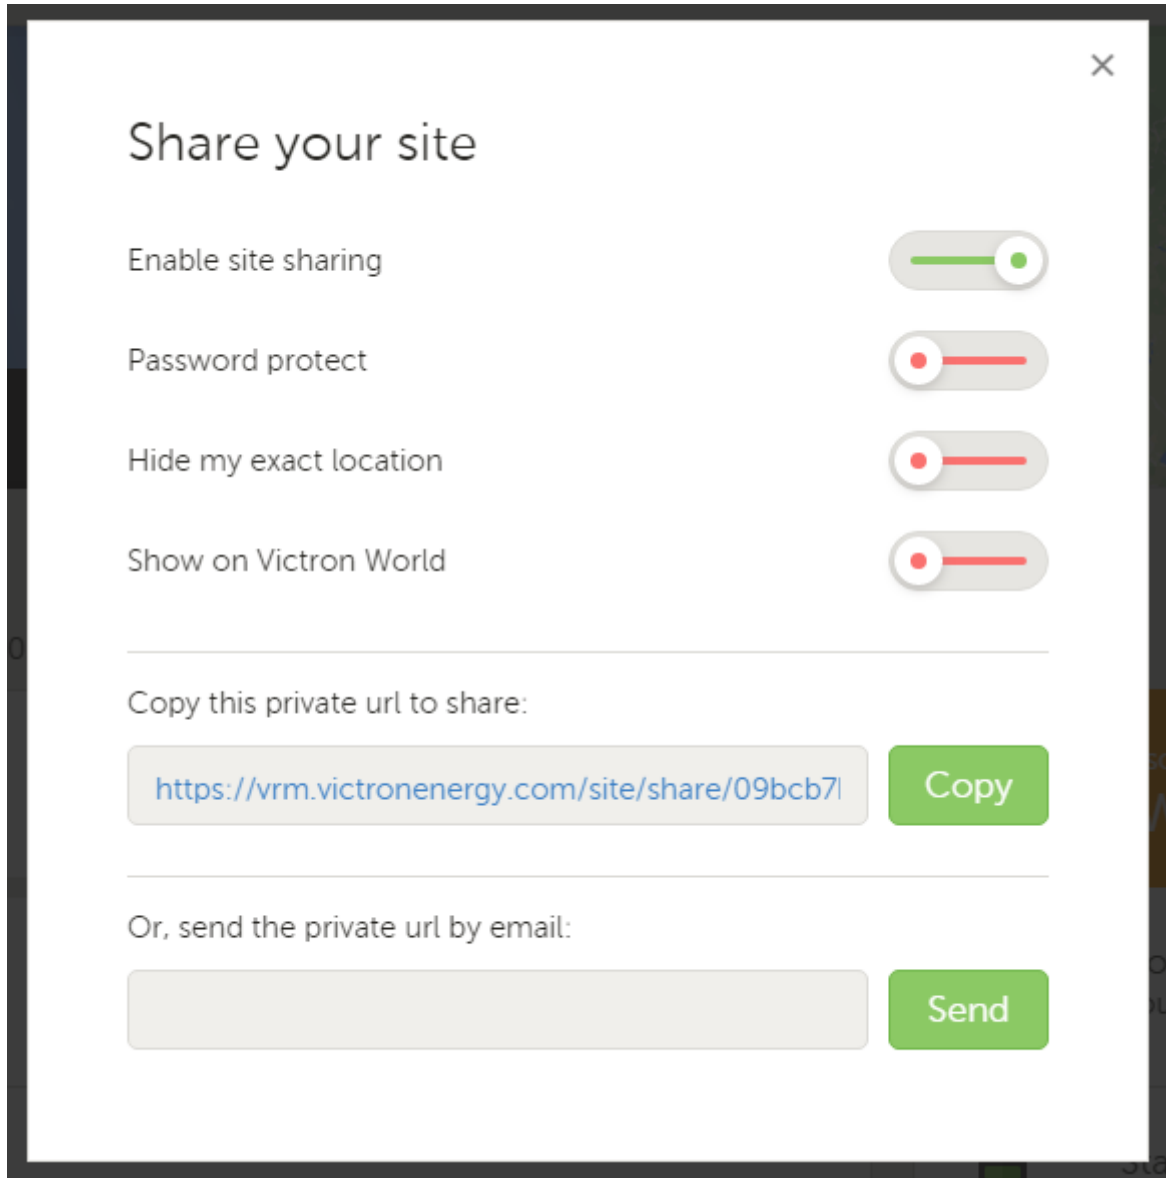

VRM World

Now available at vrm.victronenergy.com/world.

In order for your site to show up on VRM World, it needs to:

- Have sharing on VRM World enabled in VRM.
- Have fresh data (last update within the last 24 hours)
- Have data for at least one of the following: solar yield, battery SOC, AC power in or consumption
- Have its location configured (set in VRM or via a connected GPS)

What happens when you share your site on VRM World?

1. It will be shown on the digital globe on vrn.victronenergy.com/world.
2. Anyone will be able to click the 'Visit' button and see all the sites data, similar to using a private sharing link.
 - o The exact location will not be shown, and of course visitors will not be able to change any settings, etc.