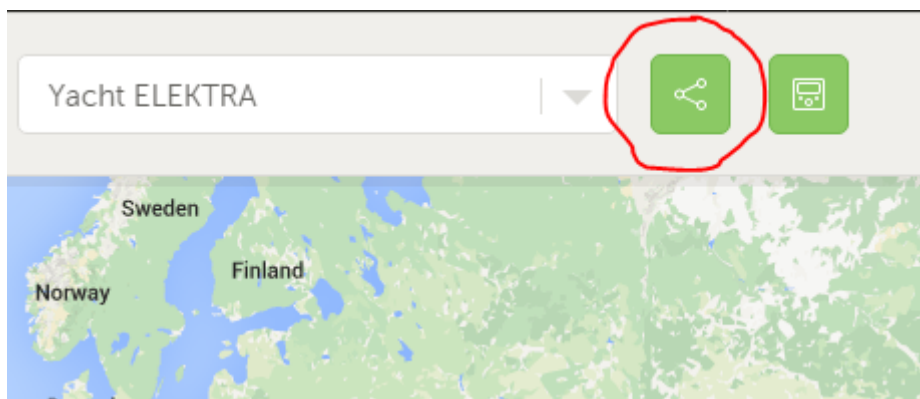

VRM World

Now available at vrm.victronenergy.com/world.

In order for your site to show up on VRM World, it needs to:

- Have sharing on VRM World enabled in VRM.
- Have fresh data (last update within the last 24 hours)
- Have data for at least one of the following: solar yield, battery SOC, AC power in or consumption
- Have its location configured (set in VRM or via a connected GPS)

Sites which do not meet these requirements (anymore) will be hidden on VRM World. Whenever they meet the requirements (again), they will show up again. If your site isn't visible despite having enabled sharing, please check that it meets the other requirements.

If your site meets the above requirements you can enable sharing your site via VRM. To do so, go to the site you want to share in VRM and click the Share icon in the upper right corner:

Here, enable the option to 'Share publicly on VRM World':