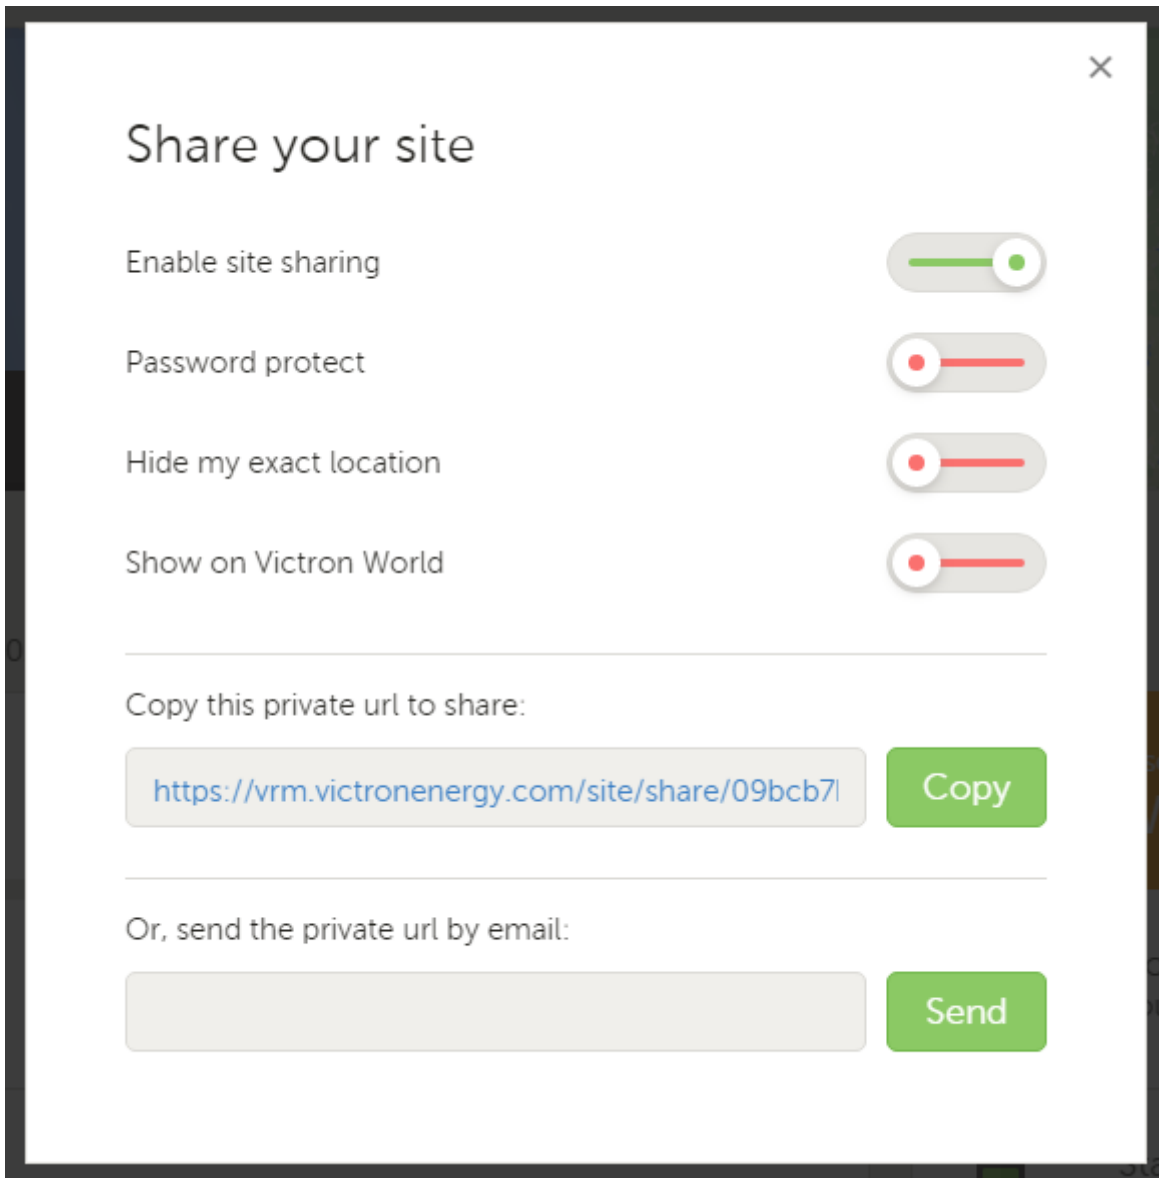

VRM World

Now available at vrm.victronenergy.com/world.

In order for your site to show up on VRM World, it needs to:

- Have sharing on VRM World enabled in VRM.
- Have fresh data (last update within the last 24 hours)
- Have data for at least one of the following: solar yield, battery SOC, AC power in or consumption
- Have its location configured (set in VRM or via a connected GPS)

What happens when you share your site on VRM World?

1. It will be shown on the digital globe on vrn.victronenergy.com/world.
2. Anyone will be able to click the 'Visit' button and see all the sites data, similar to using a private sharing link.
 - o The exact location will not be shown, and of course visitors will not be able to change any settings, etc.