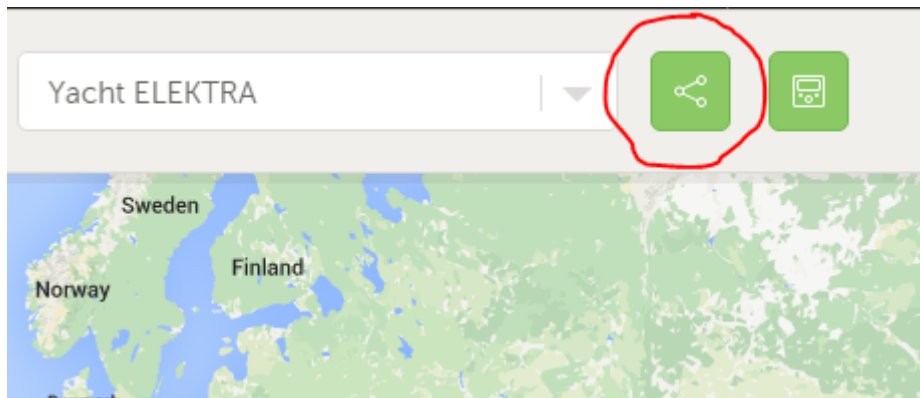

VRM World

Now available at vrm.victronenergy.com/world.

In order for your site to show up on VRM World, it needs to:

- Have sharing on VRM World enabled in VRM.
- Have fresh data (last update within the last 24 hours)
- Have data for at least one of the following: solar yield, battery SOC, AC power in or consumption
- Have its location configured (set in VRM or via a connected GPS)

Sites which do not meet these requirements (anymore) will be hidden on VRM World. Whenever they meet the requirements (again), they will show up again. If your site isn't visible despite having enabled sharing, please check that it meets the other requirements.

If your site meets the above requirements you can enable sharing your site via VRM. To do so, go to the site you want to share in VRM and click the Share icon in the upper right corner:

Here, enable the option to 'Share publicly on VRM World':