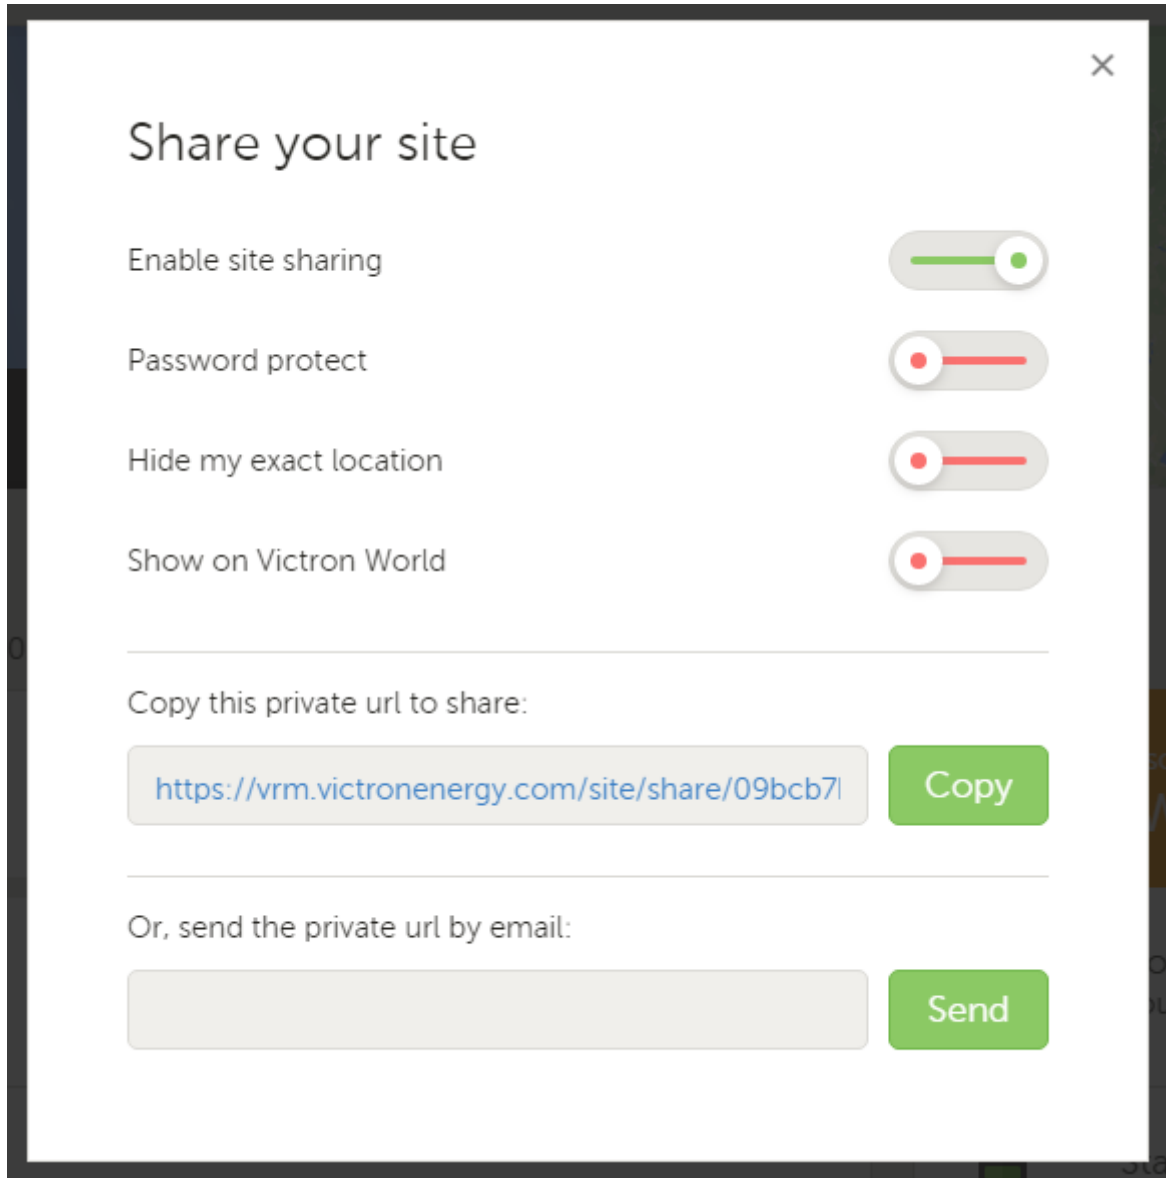

VRM World

(draft)

<https://vrm.victronenergy.com/world/>

To publish your site on VRM World, it needs to:

- Site must have fresh data (?? hours)
- Configured lat/long location
- ?? (trimm to complete)

Then go to your site, click the Share icon

And enable the Show on Victron world button:

In case you don't see the Show on Victron World button, double check above criteria.

What happens when you show your site on Victron World?

1. It is shown on the map
2. Anyone will be able to click the 'Visit' button and see all the data. The exact location will not be shown, settings will not be shown, etc.