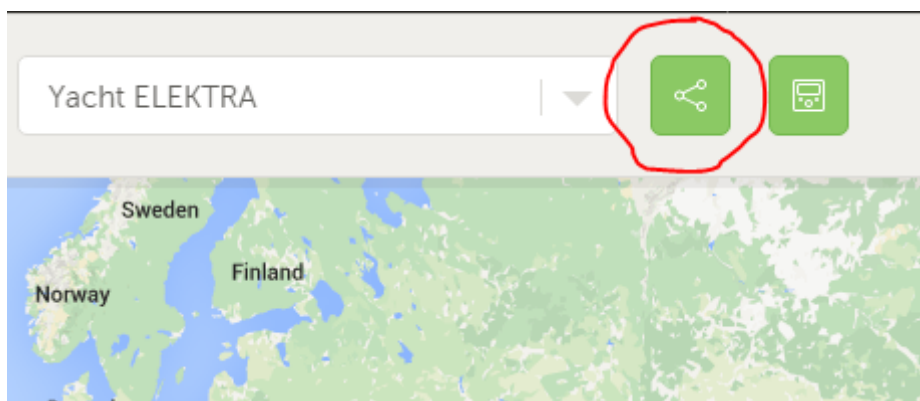

# VRM World

(draft)

<https://vrm.victronenergy.com/world/>

To publish your site on VRM World, it needs to:

- Site must have fresh data (?? hours)
- Configured lat/long location
- ?? (trimm to complete)

Then go to your site, click the Share icon