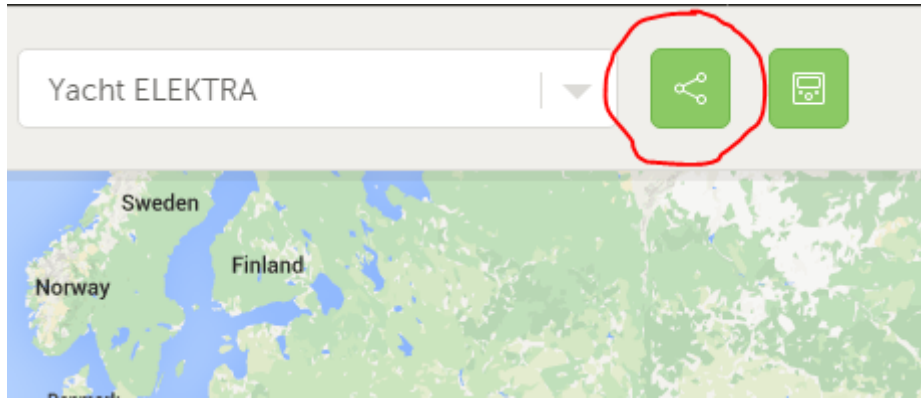

Here, enable the option to 'Share publicly on VRM World':

✕

Share your site

Enable site sharing ☒

Password protect ☐

Hide my exact location ☒

Share publicly on [VRM World](#) ☒

Copy this private url to share:

Or, send the private url by email:

What happens when you share your site on VRM World?

1. It will be shown on the digital globe on vrn.victronenergy.com/world.
2. Anyone will be able to click the 'Visit' button and see all the sites data, similar to using a private sharing link.
  - The precise location will not be shown, and of course visitors will not be able to change any settings, see phone numbers or other privacy sensitive information.