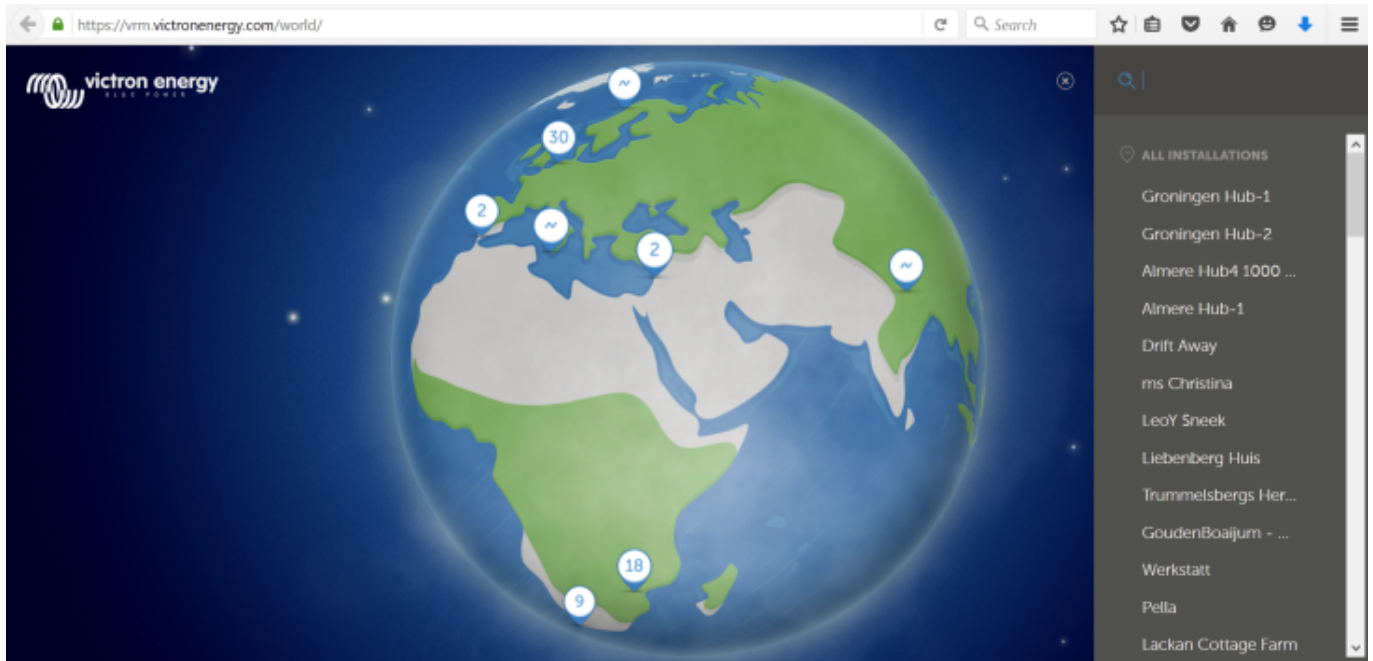

VRM World

VRM World is a way to publicly share your VRM site data to the world via a searchable world map. Naturally access to your site configuration, precise location and any private details are excluded.