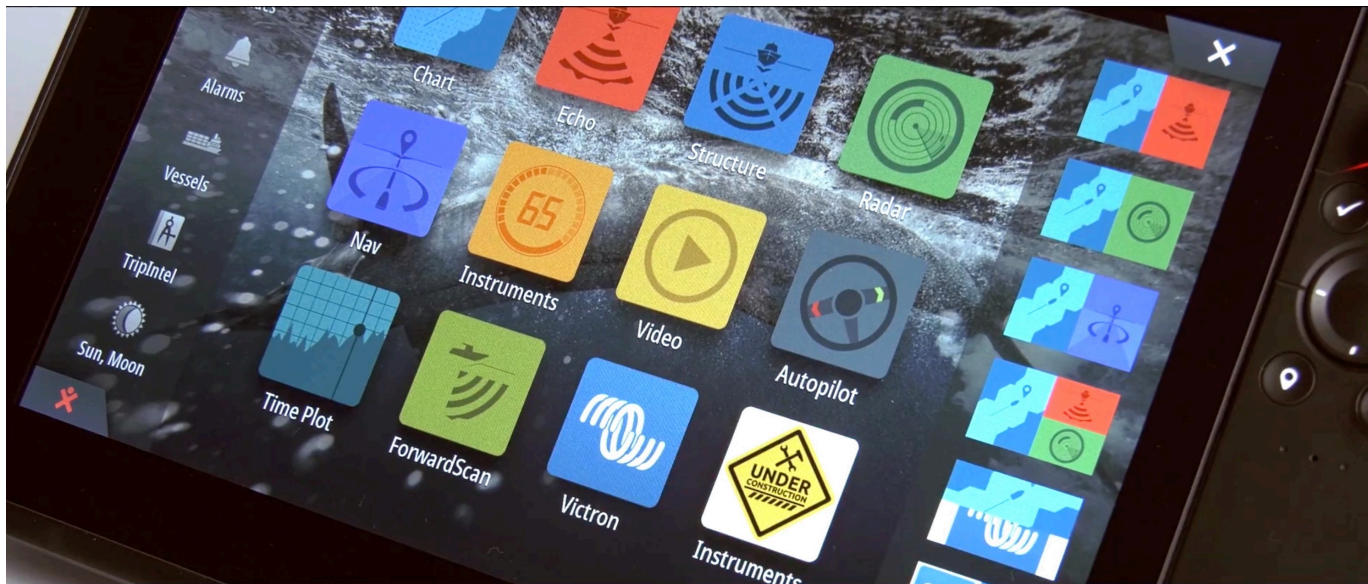

Simrad MFD Integration

After a few seconds the Victron Energy icon appears  **victron energy**
BLUE POWER

And... you're done!  **victron energy**
BLUE POWER

Shore power & generator information →

Inverter/charger information →

Battery information →

Load status →

All information can now be viewed on one screen.

From:

<https://www.victronenergy.com/live/> - Victron Energy

Permanent link:

<https://www.victronenergy.com/live/venus-os:mfd-simrad?rev=1571451730>