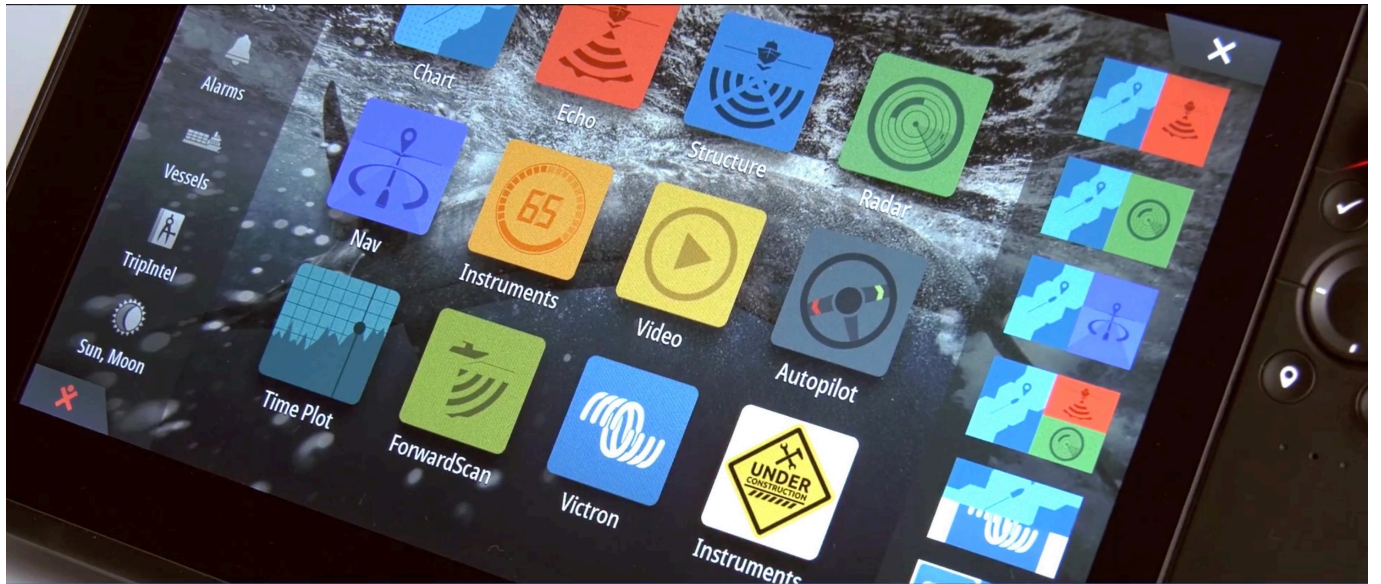

Simrad MFD Integration

After a few seconds the Victron Energy icon appears  **victron energy**
BLUE POWER

And... you're done!  **victron energy**
BLUE POWER

Shore power & generator information →

Inverter/charger information →

Battery information →

Load status →

All information can now be viewed on one screen.

From:

<https://www.victronenergy.com/live/> - Victron Energy

Permanent link:

<https://www.victronenergy.com/live/venus-os:mfd-simrad?rev=1571451730>