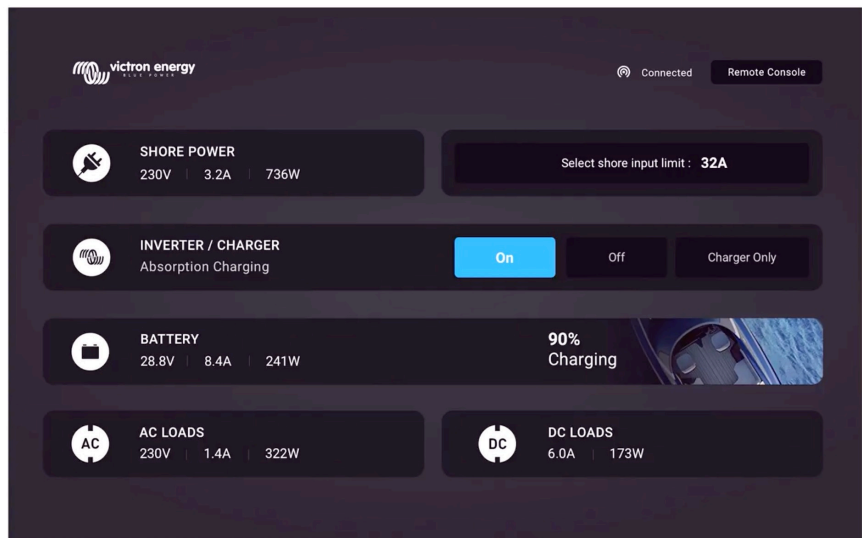

Simrad MFD Integration

After a few seconds the Victron Energy icon appears  **victron energy**
BLUE POWER

And... you're done!  **victron energy**
BLUE POWER

Shore power & generator information →

Inverter/charger information →

Battery information →

Load status →

All information can now be viewed on one screen.

From:

<https://www.victronenergy.com/live/> - Victron Energy

Permanent link:

<https://www.victronenergy.com/live/venus-os:mfd-simrad?rev=1571451730>