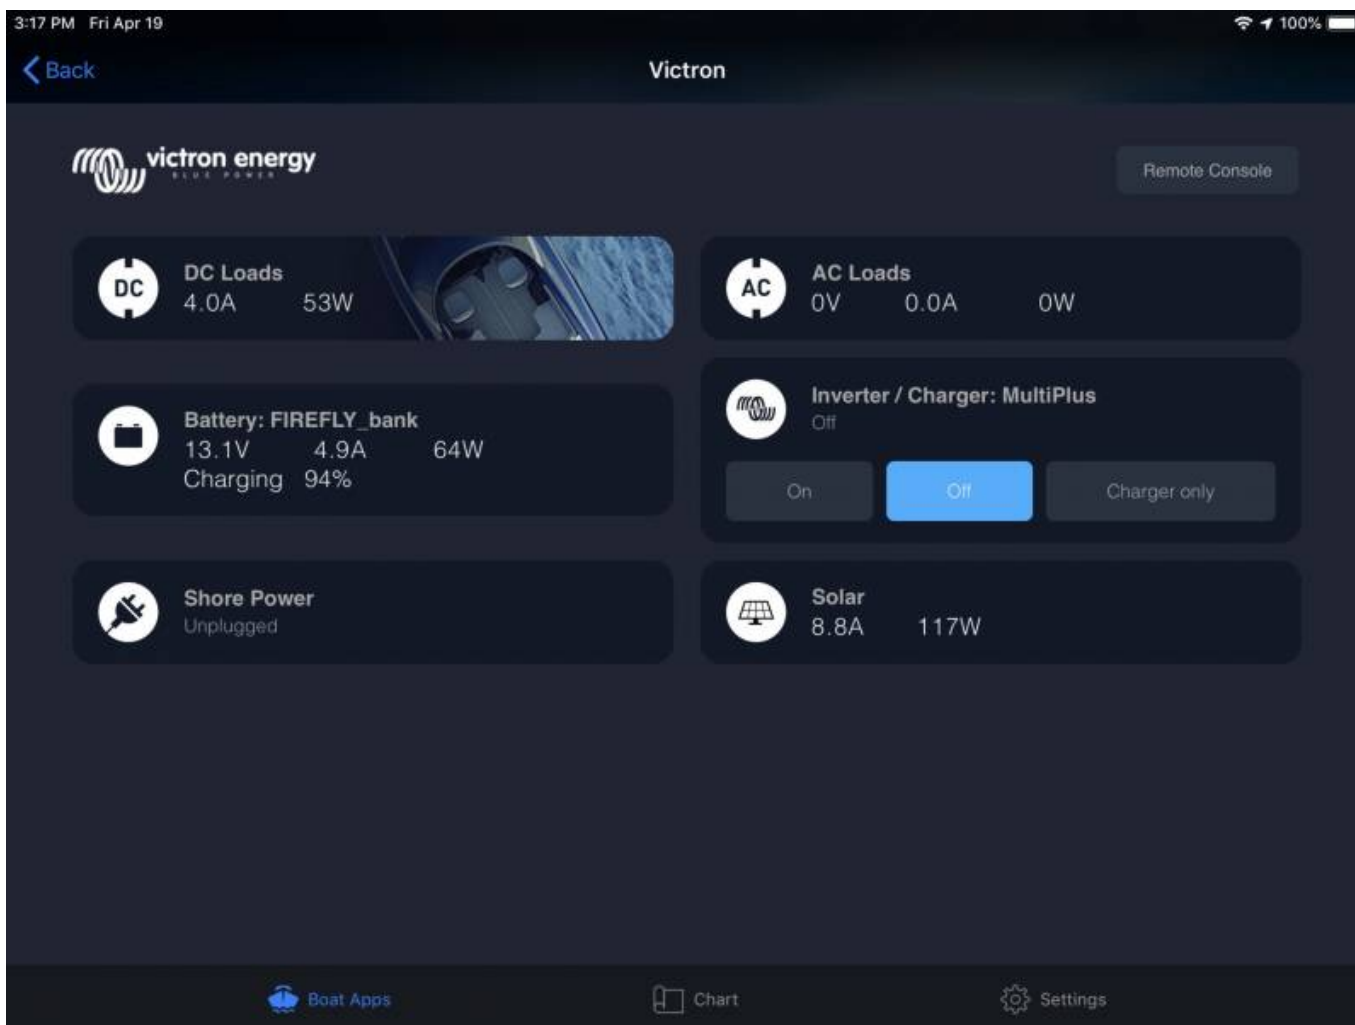

Garmin MFD integration

Preliminary manual

Introduction

The integration technology used is called [Garmin OneHelm](#).

Compatibility

OneHelm is currently available for the GPSMAP® 8400/8600 MFD series.

Also, Active Captain is supported. This screenshot shows ActiveCaptain, with the Victron App: